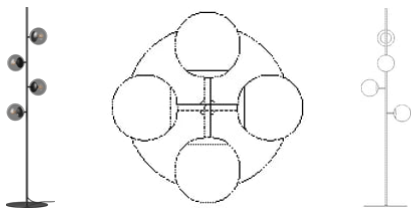

Orb series

Designed by 365° North, Denmark

A visual treat. The Orb floor lamp is the ultimate in industrial design in brass and glass, beautifully balancing the raw outside with an ultra-elegant expression. A fantastic floor lamp, a veritable eye-catcher that is sure to inject heaps of identity into your home, whether you put Orb in your living room, entrance hall or even in your walk-in closet.

20-116-04

Orb Floor Lamp

Specifications

Country of origin	Assembly	Shade Width	Diameter	Height	Cord
China	Delivered unassembled	15 cm	36 cm	162.50 cm	3 m Black Textile cord
Dimmable ¹	Light source included	Socket	Recommended light source	The parcel's measurements	
Yes, if the bulb is dimmable and if your electrical system allows it	No	E14	E14 max 25W	The parcel's measurements 1: 0.11 m ³ , 4.6 kg (D 28.0 cm, W 34.0 cm, H 117.0 cm) The parcel's measurements 2: 0.02 m ³ , 5.2 kg (D 40.0 cm, W 40.0 cm, H 10.0 cm)	

Notice

Not adjustable in height.

20-116-08

Orb Wall Lamp

Shade Width
15 cm

Width
49.60 cm

Height
105.20 cm

Cord
2.50 m Black Textile cord

Socket
E14

Recommended light source
E14 max 25W

The parcel's measurements
The parcel's measurements 1: 0.11 m³, 4.6 kg
(D 28.0 cm, W 34.0 cm, H 117.0 cm)
The parcel's measurements 2: 0.02 m³, 5.2 kg
(D 40.0 cm, W 40.0 cm, H 10.0 cm)