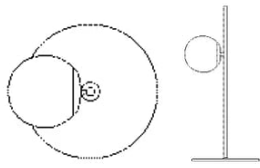

20-116-04

Orb Floor Lamp

Specifications

Country of origin	Assembly	Shade Width	Diameter	Height	Cord
China	Delivered unassembled	15 cm	36 cm	162.50 cm	3 m Black Textile cord
Dimmable ¹	Light source included	Socket	Recommended light source	The parcel's measurements	
Yes, if the bulb is dimmable and if your electrical system allows it	No	E14	E14 max 25W	The parcel's measurements 1: 0.11 m ³ , 4.6 kg (D 28.0 cm, W 34.0 cm, H 117.0 cm) The parcel's measurements 2: 0.02 m ³ , 5.2 kg (D 40.0 cm, W 40.0 cm, H 10.0 cm)	

20-116-04

Orb Floor Lamp

Shade Width
15 cm

Diameter
36 cm

Height
162.50 cm

Cord
3 m Black Textile cord

Dimmable1
Yes, if the bulb is dimmable and if your electrical system allows it

Light source included
No

Socket
E14

Recommended light source
E14 max 25W

The parcel's measurements
The parcel's measurements 1: 0.11 m³, 4.6 kg
(D 28.0 cm, W 34.0 cm, H 117.0 cm)
The parcel's measurements 2: 0.02 m³, 5.2 kg
(D 40.0 cm, W 40.0 cm, H 10.0 cm)

20-116-01

Orb Table lamp

Shade Width
15 cm

Base width
26 cm

Width
20 cm

Height
58.50 cm

Cord
2.50 m Black Textile cord

Dimmable1
Yes, if the bulb is dimmable and if your electrical system allows it