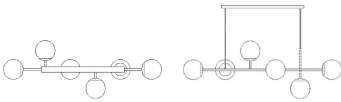

Shade Width
15 cm

Width
115 cm

Height
35.70 cm

Cord
3 m Black Textile cord

Dimmable1
Yes, if the bulb is dimmable and if your electrical system allows it

Light source included
No

Socket
E14

Recommended light source
E14 max 25W

The parcel's measurements
The parcel's measurements 1: 0.12 m³, 5.75 kg
(D 28.0 cm, W 40.0 cm, H 106.0 cm)