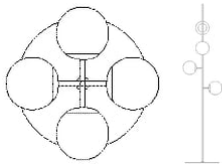

20-116-04

Orb Floor Lamp

Shade Width
15 cm

Diameter
36 cm

Height
162.50 cm

Cord
3 m Black Textile cord

Dimmable1
Yes, if the bulb is dimmable and if your electrical system allows it

Light source included
No

Socket
E14

Recommended light source
E14 max 25W

The parcel's measurements
The parcel's measurements 1: 0.11 m³, 4.6 kg
(D 28.0 cm, W 34.0 cm, H 117.0 cm)
The parcel's measurements 2: 0.02 m³, 5.2 kg
(D 40.0 cm, W 40.0 cm, H 10.0 cm)

20-116-03

Orb Pendant