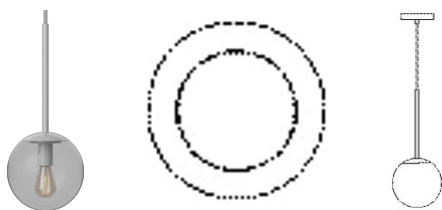

## Orb series

Designed by 365° North, Denmark

---

These perfectly rounded glass balls create a reflective, shining light in any room, whichever size or variant you opt for. As a floor lamp, hovering over the dining table like pearls on a string, or as a single drop in the corner of the living room. Orb creates an exclusive atmosphere, which seems dramatically pared-back and yet refreshingly casual. The combination of brass, metal and glass adds an industrial edge to your home.

### Specifications

Country of origin	Shade Width	Diameter	Height	Cord	Dimmable <sup>1</sup>
China	15 cm	15 cm	36.10 cm	3 m Black Textile cord	Yes, if the bulb is dimmable and if your electrical system allows it
Light source included	Socket	Recommended light source	The parcel's measurements		
No	E14	E14 max 25W	The parcel's measurements 1: 0.02 m <sup>3</sup> , 1.2 kg (D 20.0 cm, W 25.0 cm, H 35.0 cm)		