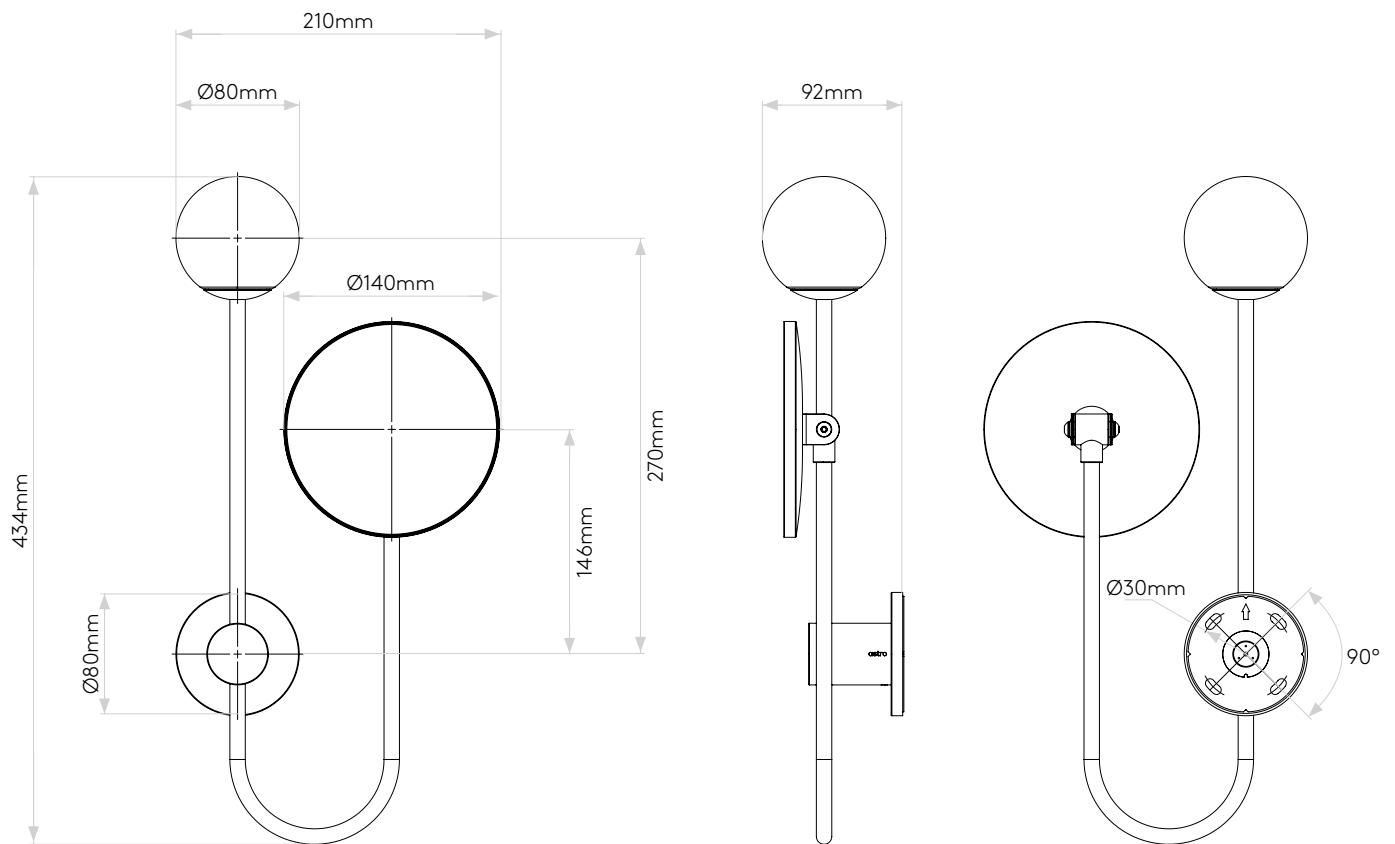

General

Location:	Bathroom
Class:	CE (Class II)
Ip Rating:	IP44
Bathroom Zone:	Zone 2, 3
Driver Required:	No
Installation Orientation:	Wall Mount - Vertical
Main Material:	Metal - Aluminium
Dimensions (mm):	H: 434 W: 210 D: 92
Cut Out Hole :	-
Recess Depth (mm):	-
Fire Rating:	-
Cable Length (mm):	-
Gross Weight (kg):	2

Lamp

Light Source:	G9 LED
Wattage:	3.5W
Lamp Included:	No
Maximum Lamp Length (mm):	55
Luminous Flux (lm):	Lamp Dependent
Colour Temp (K):	Lamp Dependent
Cri (Ra):	Lamp Dependent
Macadam Ellipse:	Lamp Dependent
Tilt Adjustable Angle (°):	180
Rotation Adjustable Angle (°):	180
Lifetime (hrs):	Lamp Dependent
Beam Angle (°):	Lamp Dependent

Please note that some dimensions may vary slightly due to manufacturing tolerances, this includes cable entry and fixing holes

Veuillez noter que certaines dimensions peuvent varier légèrement en raison des tolérances de fabrication, y compris l'entrée de câble et les trous de fixation.