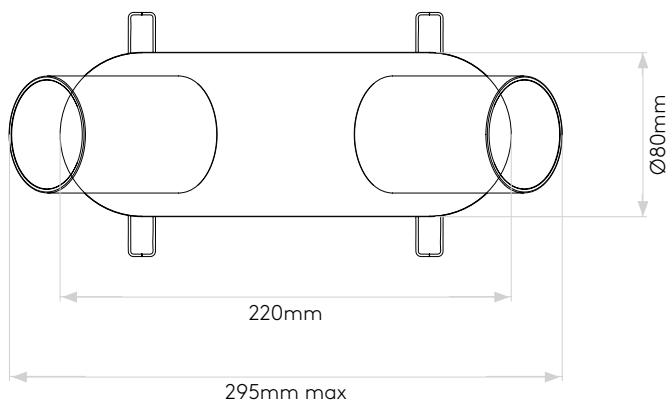

Please note that some dimensions may vary slightly due to manufacturing tolerances, this includes cable entry and fixing holes

Veuillez noter que certaines dimensions peuvent varier légèrement en raison des tolérances de fabrication, y compris l'entrée de câble et les trous de fixation.

Bitte beachten Sie, dass die Maße Fertigungstoleranzen unterliegen und daher in geringem Umfang von der angegebenen Größe abweichen können. Dies gilt auch für Kabeleingänge und Befestigungslöcher.

Si prega notare che possono esserci piccole variazioni in alcune dimensioni dovute alle tolleranze di produzione, queste includono l'ingresso del cavo e i fori di fissaggio.