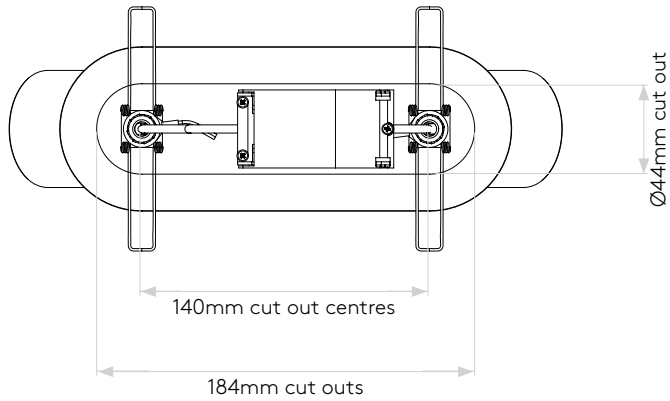

Please note that some dimensions may vary slightly due to manufacturing tolerances, this includes cable entry and fixing holes

Veuillez noter que certaines dimensions peuvent varier légèrement en raison des tolérances de fabrication, y compris l'entrée de câble et les trous de fixation.

Bitte beachten Sie, dass die Maße Fertigungstoleranzen unterliegen und daher in geringem Umfang von der angegebenen Größe abweichen können. Dies gilt auch für Kabeleingänge und Befestigungslöcher.

Si prega notare che possono esserci piccole variazioni in alcune dimensioni dovute alle tolleranze di produzione, queste includono l'ingresso del cavo e i fori di fissaggio.