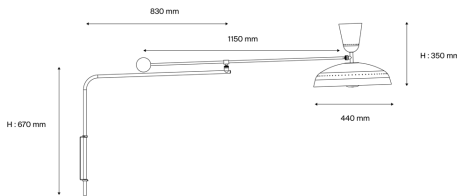

## Description

- G1 Tilting wall lamp
- Finish: 2 matt VERMILION RED exterior/WHITE SATIN interior laquered aluminium shade
- WHITE SATIN laquered metal barndoor cup
- Wall mounting baseplate with BLACK laquered metal pivoting arm
- Articulated arm with brushed and satin-varnished brass ball counterweight

## Light specifications and controlling

- 2 x E27 cap bulbs not included - Max power 11W LED dimmable
- Dimming: Dimmer integral to the power cable (dimming subject to a compatible lamp being fitted)

## Installation and maintenance

- Dimensions : 1150 x 670 x 350 mm
- Supplied with 2 metres of cable and Europlug