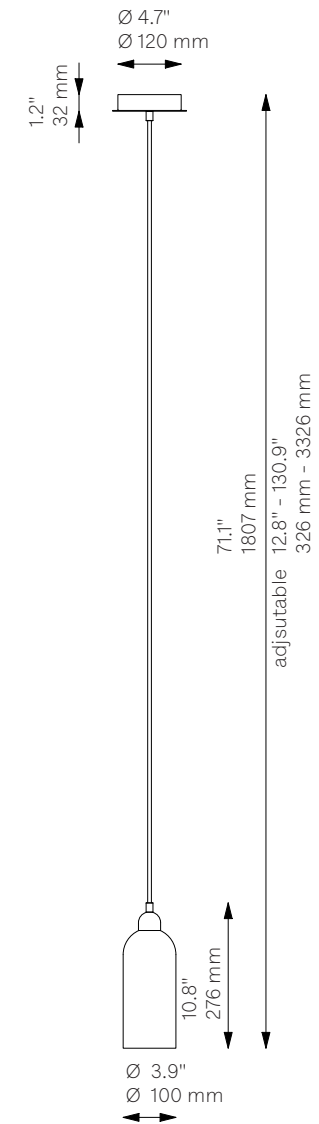

Odyssey Single MD

Pendant - B162

Odyssey Collection

Glass Lampshades	1 x Ø 100 mm x H 225 mm
	1 x Ø 3.9" x H 8.9"
	Triplex Opal Glass (acid etch on the outside)

Weight	1.2 kg / 2.6 lb
---------------	-----------------

Light Source	LED Bulb (included)	1 x 5 W
	Max Wattage	1 x 15 W
	Total Lumens	450-500 lm
	Color Temperature	3000 K
	Bulb Base	E14 / E12
	Power Supply	230/120V CE/UL

Dimmable with electronic dimmers only (ELV, trailing edge)