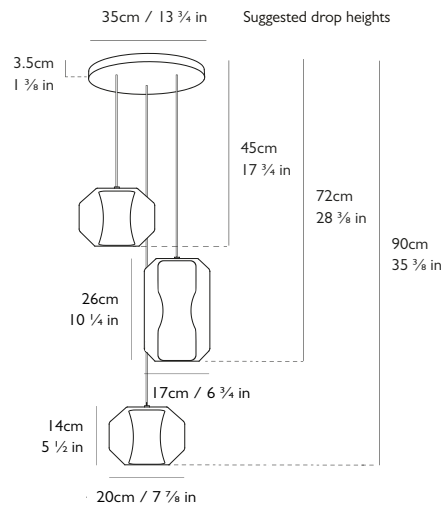

LEE BROOM

CHAMBER CHANDELIER 3 PIECE

PRODUCT DETAILS

Name

Chamber Chandelier 3 Piece

Product Code	110-130v	220-240v
Chamber Chandelier 3 Piece	CH0130	CH0030

Materials

Carrara marble, crystal, steel

Illumination 110-130v

12w, 2700k, 450 lumen

Bulb: E26, 4w LED, 200 lumen, 25k hrs (3x supplied), CRI 82

Illumination 220-240v

18.9w, 2700k, 940 lumen

Bulb: E27, 6.3w LED, 470 lumen, 25k hrs (3x supplied), CRI 80

Dimming

Dimmable. Mains voltage. TRIAC / Leading edge

Certification

UL, cUL (110-130v)

CE, CB (220-240v)

Year of Design

2014

Dimensions

2x Chamber Small: H 14cm x Dia 20cm / H 5 1/2 in x Dia 7 7/8 in
1x Chamber Large: H 26cm x Dia 17cm / H 10 1/4 in x Dia 6 3/4 in

Suspension

Length: 3 x 300cm / 118 1/8 in

Adjustable cord

Transparent casing

Ceiling Plate / Canopy

H 3.5cm x Dia 35cm / H 1 3/8 in x Dia 13 3/4 in

Round steel in satin white finish

Weight

Product (net) 9.9kg / 21.8 lb / Boxed (gross) 10.1kg / 22.3 lb

For more information please contact:

US & Canada Inquiries: +1 212 804 8477 - sales@leebroom.com

UK & Global Inquiries: +44 207 820 0742 - 95 Rivington Street, London, EC2A 3AY - info@leebroom.com

www.leebroom.com

1218rev07