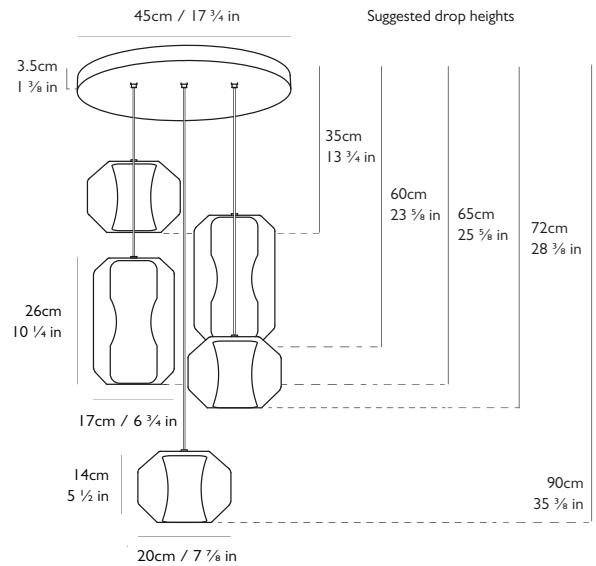

LEE BROOM

CHAMBER CHANDELIER 5 PIECE

PRODUCT DETAILS

Name

Chamber Chandelier 5 Piece

Product Code	I10-130v	220-240v
Chamber Chandelier 5 Piece	CH0140	CH0040

Materials

Carrara marble, crystal, steel

3x Chamber Small: H 14cm x Dia 20cm / H 5 1/2 in x Dia 7 7/8 in

2x Chamber Large: H 26cm x Dia 17cm / H 10 1/4 in x Dia 6 3/4 in

Suspension

Length: 5 x 300cm / 118 1/8 in

Adjustable cord

Transparent casing

Ceiling Plate / Canopy

H 3.5cm x Dia 45cm / H 1 3/8 in x Dia 17 3/4 in

Round steel in satin white finish

Weight

Product (net) 14.85kg / 32.7 lb / Boxed (gross) 15.05kg / 33.1 lb

For more information please contact: