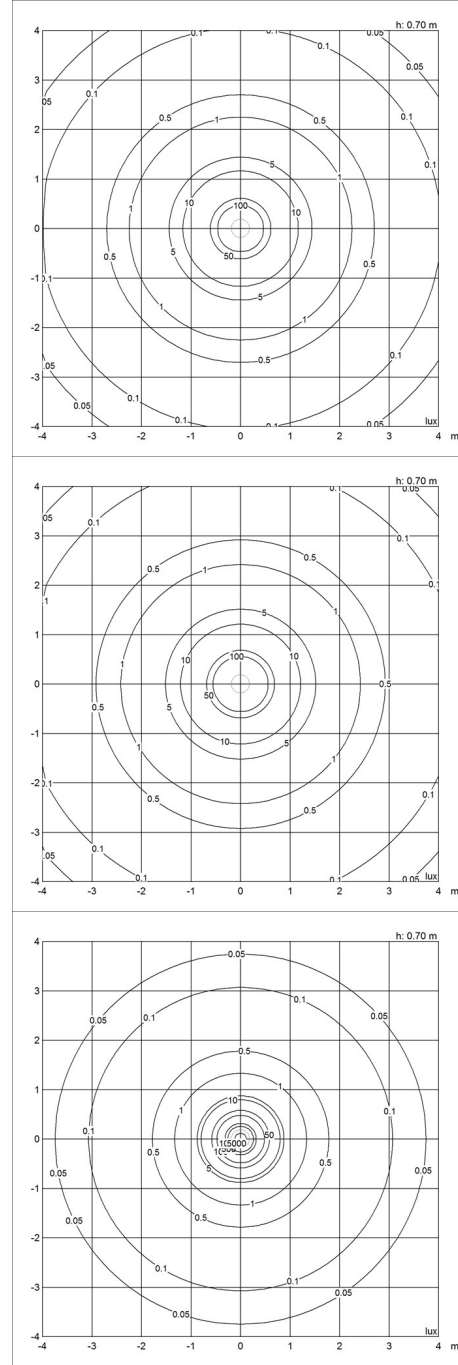

Sizes and weights

Width x Height x Length (mm) | 220 x 295 x 220 Max 1.6 kg | 380 x 478 x 380 Max 3.9 kg | 150 x 189 x 150 Max 1.1 kg

Class

Ingress protection IP20. Electric shock protection II wo. ground.

Light source

1x60W E27

Light distribution diagrams

Cartesian

Isolux

Polar

Cartesian

Isolux

Polar

Spare parts & accessories

Product

- Canopy White 2-part tophat ©
- Cirque Ø380 susp 60W E27
- Cirque Ø220 susp 40W E27
- Cirque Ø150 susp 25W E27

Variant number

- 5749329034
- 5741097487
- 5741097490
- 5741097500

Data specifications

Colour	Copper top	Length	380
Width	380	Height	478
Built-in Height	-	IP class	20
Class	II	Net Weight	3.9
Standby (W)	-	Power Factor (P = 100 % / P = 50 %)	-
Inrush Current	-	Light source	1x60W E27
Kelvin	-	CRI	-
SDCM	-	Lumen	-
Watt	-	Efficacy	-
Light control	-	Min. Dim Level (%)	-
UGR Transversal / Axial	20.8/20.8	L80B50 (hours)	-
Driver life	-		