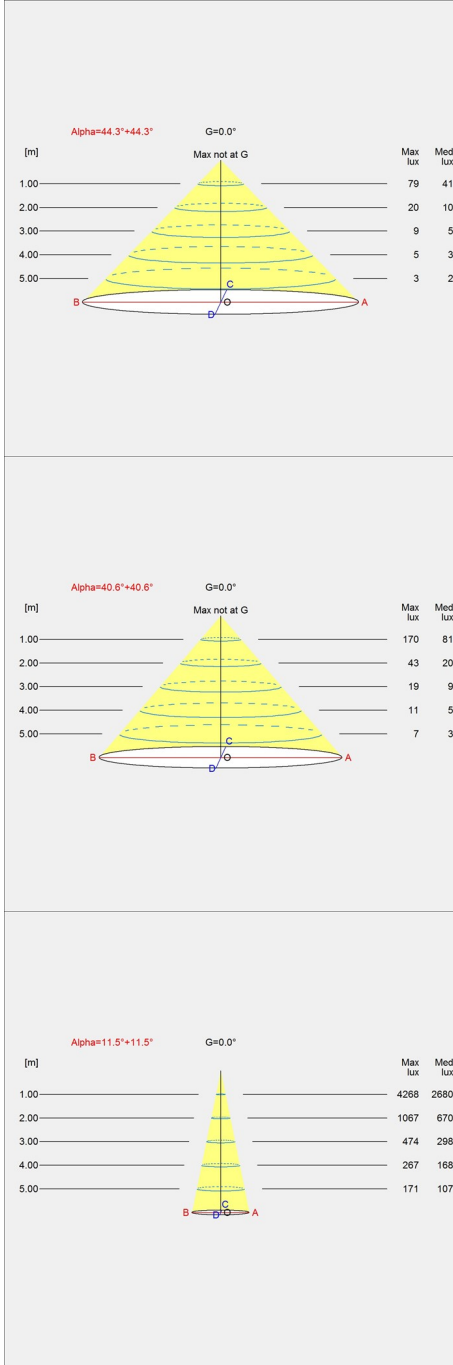

Sizes and weights

Width x Height x Length (mm) | 220 x 295 x 220 Max 1.6 kg | 380 x 478 x 380 Max 3.9 kg | 150 x 189 x 150 Max 1.1 kg

Class

Ingress protection IP20. Electric shock protection II wo. ground.

Light source

1x60W E27

Light distribution diagrams

Cartesian

Isolux

Polar

Cartesian

Isolux

Polar

Spare parts & accessories

Product

- Canopy White 2-part tophat ©
- Cirque Ø380 susp 60W E27
- Cirque Ø220 susp 40W E27
- Cirque Ø150 susp 25W E27

Variant number

- 5749329034
- 5741097487
- 5741097490
- 5741097500

Data specifications

Colour	Copper top	Length	380
Width	380	Height	478
Built-in Height	-	IP class	20
Class	II	Net Weight	3.9
Standby (W)	-	Power Factor (P = 100 % / P = 50 %)	-
Inrush Current	-	Light source	1x60W E27
Kelvin	-	CRI	-
SDCM	-	Lumen	-
Watt	-	Efficacy	-
Light control	-	Min. Dim Level (%)	-
UGR Transversal / Axial	20.8/20.8	L80B50 (hours)	-
Driver life	-		