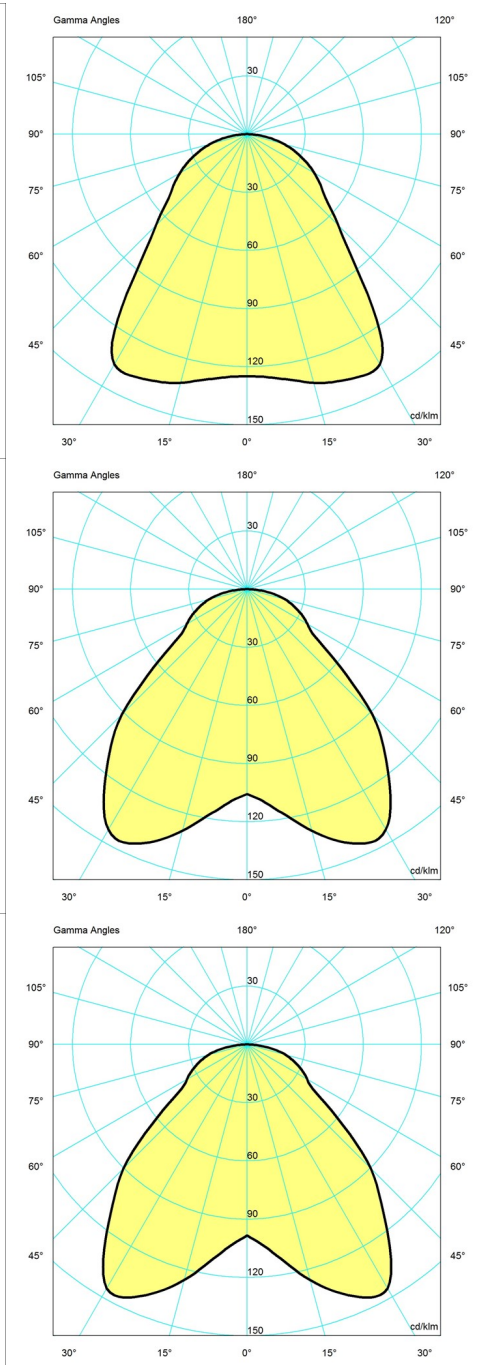

Sizes and weights

Width x Height x Length (mm) | 220 x 295 x 220 Max 1.6 kg | 380 x 478 x 380 Max 3.9 kg | 150 x 189 x 150 Max 1.1 kg

Class

Ingress protection IP20. Electric shock protection II wo. ground.

Light source

1x60W E27

Light distribution diagrams

Cartesian

Isolux

Polar

Cartesian

Isolux

Polar

Spare parts & accessories

Product

- Canopy White 2-part tophat ©
- Cirque Ø380 susp 60W E27
- Cirque Ø220 susp 40W E27
- Cirque Ø150 susp 25W E27

Variant number

- 5749329034
- 5741097487
- 5741097490
- 5741097500

Data specifications

Colour	Copper top	Length	380
Width	380	Height	478
Built-in Height	-	IP class	20
Class	II	Net Weight	3.9
Standby (W)	-	Power Factor (P = 100 % / P = 50 %)	-
Inrush Current	-	Light source	1x60W E27
Kelvin	-	CRI	-
SDCM	-	Lumen	-
Watt	-	Efficacy	-
Light control	-	Min. Dim Level (%)	-
UGR Transversal / Axial	20.8/20.8	L80B50 (hours)	-
Driver life	-		