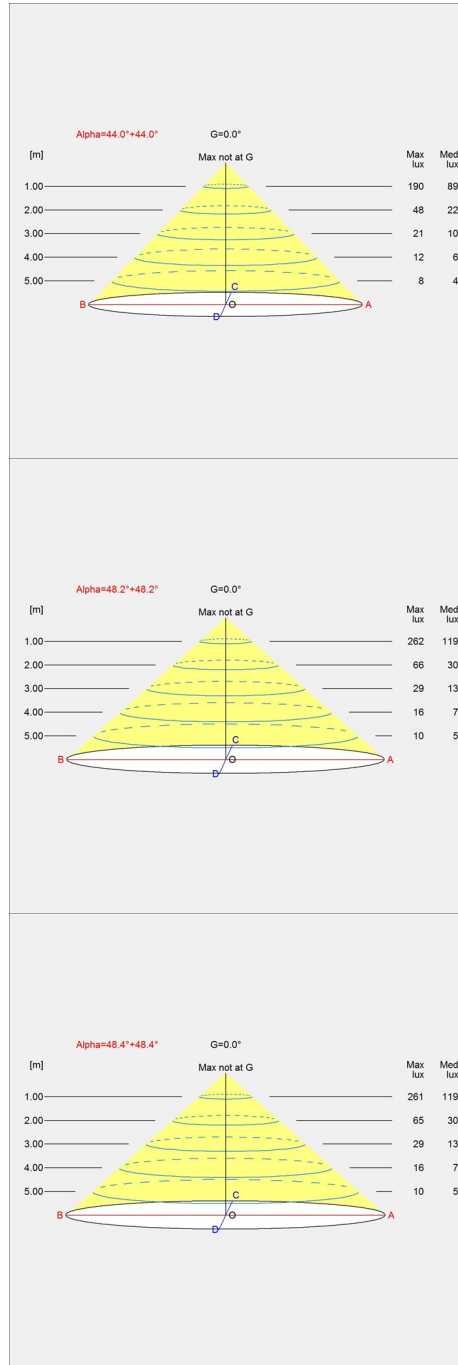

Carl Hansen & Son Showroom

Product info

Mounting

Suspension type: Cable 2x0,75mm². Canopy: Yes. Length: 3m.

Finish

Grey top, Copper top, Red top, Yellow top, wet painted.

Materials

Shade: Drawn aluminium.

Sizes and weights

Width x Height x Length (mm) | 220 x 295 x 220 Max 1.6 kg | 380 x 478 x 380 Max 3.9 kg | 150 x 189 x 150 Max 1.1 kg

Class

Ingress protection IP20. Electric shock protection II wo. ground.

Light source

1x60W E27

Light distribution diagrams

Cartesian

Isolux

Polar

Cartesian

Isolux

Data specifications

Colour	Copper top	Length	380
Width	380	Height	478
Built-in Height	-	IP class	20
Class	II	Net Weight	3.9
Standby (W)	-	Power Factor (P = 100 % / P = 50 %)	-
Inrush Current	-	Light source	1x60W E27
Kelvin	-	CRI	-
SDCM	-	Lumen	-
Watt	-	Efficacy	-
Light control	-	Min. Dim Level (%)	-
UGR Transversal / Axial	20.8/20.8	L80B50 (hours)	-
Driver life	-		