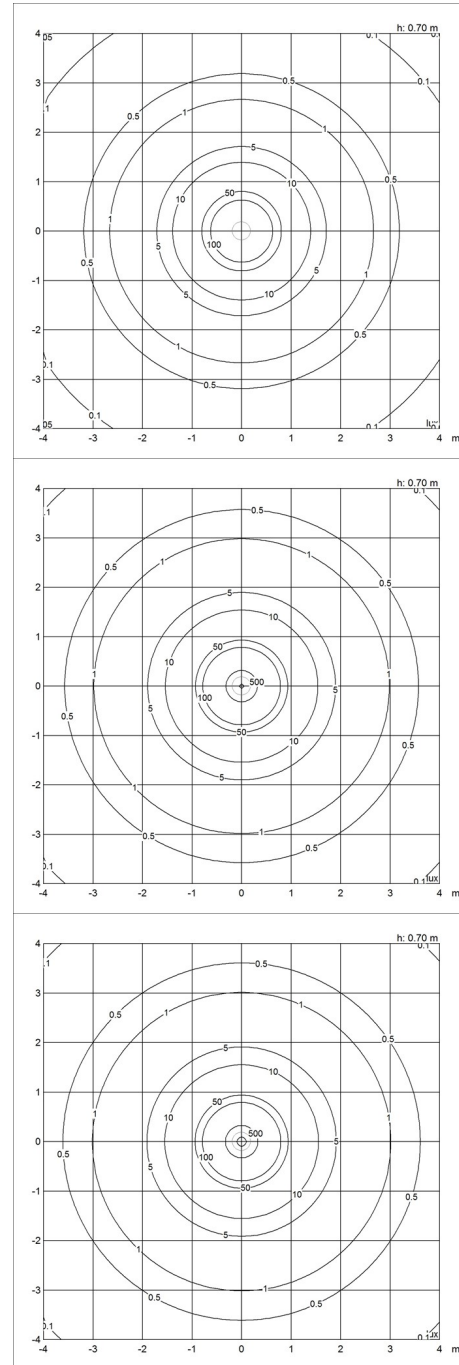

Carl Hansen & Son Showroom

Product info

Mounting

Suspension type: Cable 2x0,75mm². Canopy: Yes. Length: 3m.

Finish

Grey top, Copper top, Red top, Yellow top, wet painted.

Materials

Shade: Drawn aluminium.

Light source

1x60W E27

Light distribution diagrams

Cartesian

Isolux

Polar

Cartesian

Isolux

Polar

Spare parts & accessories

Product

- Canopy White 2-part tophat ©
- Cirque Ø380 susp 60W E27
- Cirque Ø220 susp 40W E27
- Cirque Ø150 susp 25W E27

Variant number

- 5749329034
- 5741097487
- 5741097490
- 5741097500

Data specifications

Colour	Copper top	Length	380
Width	380	Height	478
Built-in Height	-	IP class	20
Class	II	Net Weight	3.9
Standby (W)	-	Power Factor (P = 100 % / P = 50 %)	-
Inrush Current	-	Light source	1x60W E27
Kelvin	-	CRI	-
SDCM	-	Lumen	-
Watt	-	Efficacy	-
Light control	-	Min. Dim Level (%)	-
UGR Transversal / Axial	20.8/20.8	L80B50 (hours)	-
Driver life	-		