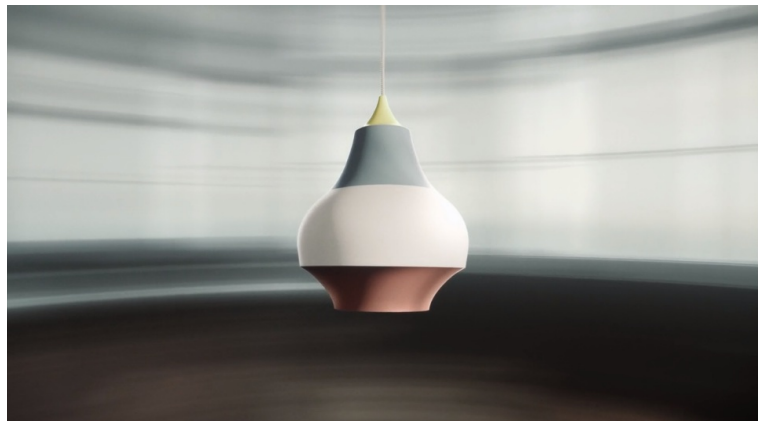

CIRQUE

Cirque - 5741097306

The fixture provides a downward glare-free soft light by means of the white lacquered inner reflector.

Clara von Zweigbergk

Clara von Zweigbergk was born in Stockholm and studied graphic design and illustration at Beckmans School of Design in Stockholm and the Art Center College of Design in Pasadena, USA.

Carl Hansen & Son Showroom

Product info

Mounting

Suspension type: Cable 2x0,75mm². Canopy: Yes. Length: 3m.

Finish

Grey top, Copper top, Red top, Yellow top, wet painted.

Materials

Shade: Drawn aluminium.