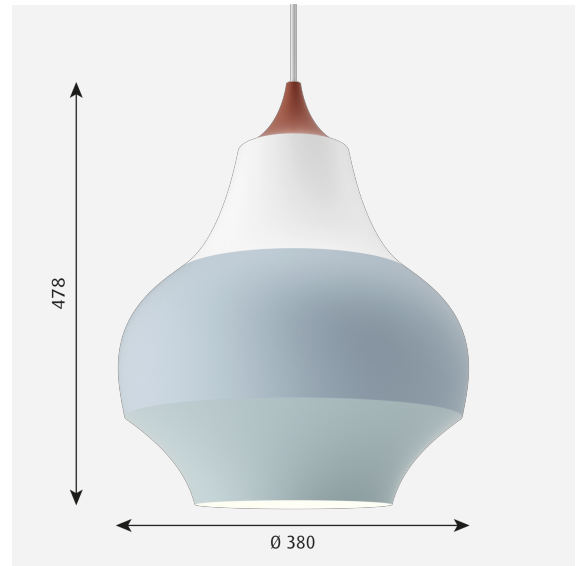

Product info

Mounting

Suspension type: Cable 2x0,75mm². Canopy: Yes. Length: 3m.

Finish

Grey top, Copper top, Red top, Yellow top, wet painted.

Materials

Shade: Drawn aluminium.

Sizes and weights

Width x Height x Length (mm) | 220 x 295 x 220 Max 1.6 kg | 380 x 478 x 380 Max 3.9 kg | 150 x 189 x 150 Max 1.1 kg

Class

Ingress protection IP20. Electric shock protection II wo. ground.

Light source

1x60W E27