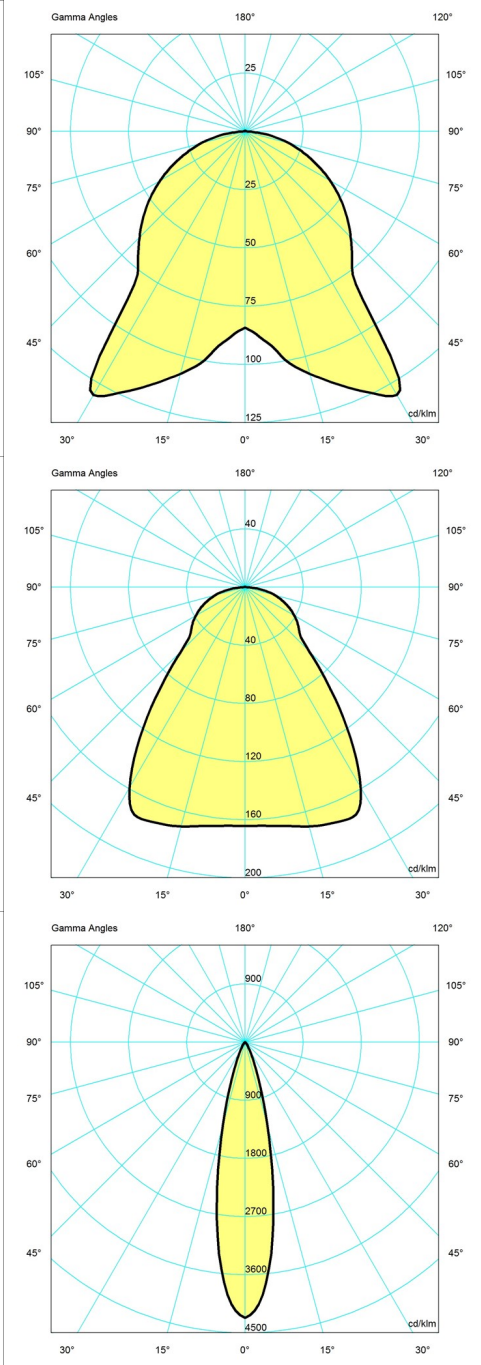

Sizes and weights

Width x Height x Length (mm) | 220 x 295 x 220 Max 1.6 kg | 380 x 478 x 380 Max 3.9 kg | 150 x 189 x 150 Max 1.1 kg

Class

Ingress protection IP20. Electric shock protection II wo. ground.

Light source

1x60W E27

Light distribution diagrams

Cartesian

Isolux

Polar

Cartesian

Isolux

Polar

Spare parts & accessories

Product

- Canopy White 2-part tophat ©
- Cirque Ø380 susp 60W E27
- Cirque Ø220 susp 40W E27
- Cirque Ø150 susp 25W E27

Variant number

- 5749329034
- 5741097487
- 5741097490
- 5741097500

Data specifications

Colour	Copper top	Length	380
Width	380	Height	478
Built-in Height	-	IP class	20
Class	II	Net Weight	3.9
Standby (W)	-	Power Factor (P = 100 % / P = 50 %)	-
Inrush Current	-	Light source	1x60W E27
Kelvin	-	CRI	-
SDCM	-	Lumen	-
Watt	-	Efficacy	-
Light control	-	Min. Dim Level (%)	-
UGR Transversal / Axial	20.8/20.8	L80B50 (hours)	-
Driver life	-		