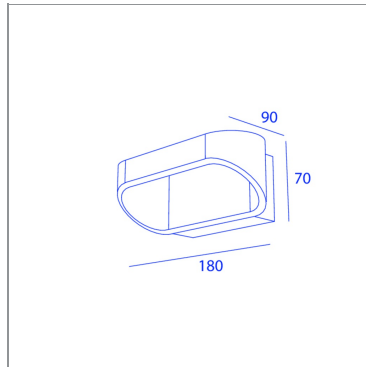

BB10721A CL3NW

BB10721A CL3NW

SPECIFICATIONS

WEIGHT	0.5kg
INGRESS PROTECTION (IP)	20
GLOW WIRE TEST	850°C

POWER SPECS

GEAR TRANSFO	included
LAMP POWER	6W
DIMMABLE	NON DIMMABLE

LIGHT SPECIFICATIONS

LIGHT SOURCES	1
COLOR TEMPERATURE	3000K
CRI	80+
LIGHT SOURCE POWER (1 LUMINAIRE)	6W
LUMINAIRE PERFORMANCE	MAX300LM