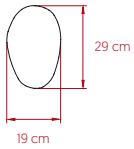

## SIZE

## PACKAGING

Box Size: 24 x 24 x 42 cm

Box Volume: 0.02 m<sup>3</sup>

Weight: Gross - 1.2 Kg | Net - 0.6 Kg