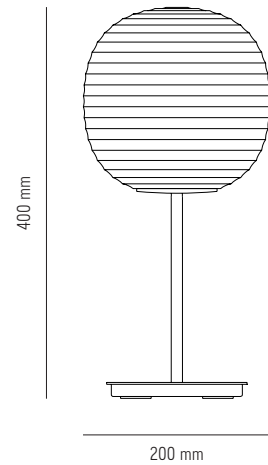

## Specifications

Product Name	Lantern Table Lamp, Small
Designer	Anderssen & Voll
Year	2018
Category	Lighting
Type	Table Lamp
Material	Frosted opal glass w. powder coated steel base
Colour/Variant	Frosted white w. black base
Product Dimensions	H: 400 X Ø: 200 mm
Packaging Dimensions	H: 500 X W: 250 X D:250 mm
Cord	Black PVC, 1800 mm w. dimmable switch 300 mm from base
Weight	3,3 kg
Weight (incl. Packaging)	3,7 Kg
Light Source	E14, LED Max 7W (Dimmable bulb only)
Bulb	Not Included
Certification	CE, Class II, IP20
County of origin	China
Master packaging	1