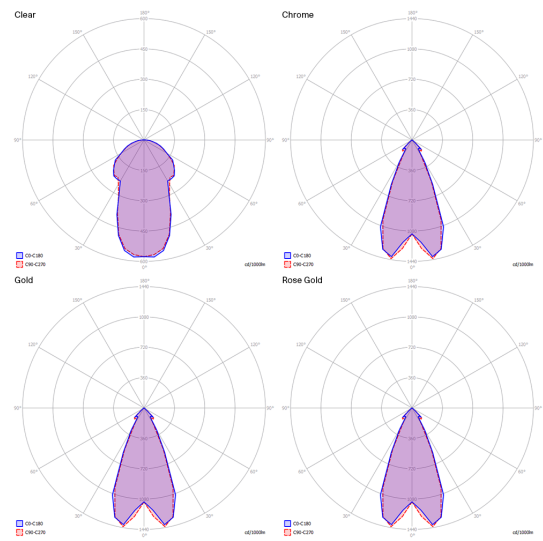

Nostalgia small

LED
 2700 K
 7 W / 1280 lm
 350 mA
 CRI 90
 MacAdam 3-Step

Photometric data

Options of Nostalgia

Nostalgia medium

Nostalgia large