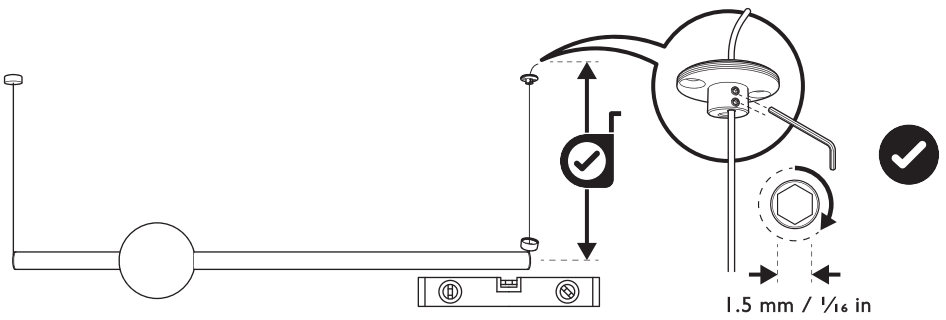

7

i

8

9

10

i

UK & Global Inquiries: +44 207 820 0742 - [info@leebroom.com](mailto:info@leebroom.com)  
US & Canada Inquiries: +1 212 804 8477 - [sales@leebroom.com](mailto:sales@leebroom.com)

EU Office: 3D North Point House, New Mallow Road, Cork, T23 AT2P, Ireland