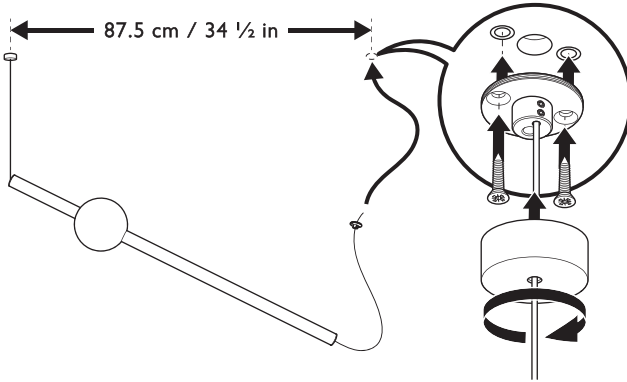

7

i

8

9

10

i

UK & Global Inquiries: +44 207 820 0742 - [info@leebroom.com](mailto:info@leebroom.com)  
US & Canada Inquiries: +1 212 804 8477 - [sales@leebroom.com](mailto:sales@leebroom.com)

EU Office: 3D North Point House, New Mallow Road, Cork, T23 AT2P, Ireland