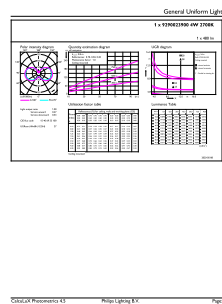

Power Consumption	4 W
Lamp Current (Nom)	24 mA
Wattage Equivalent	40 W
Starting Time (Nom)	0.5 s
Warm-up time to 60% light	0.5 s
Power Factor (Fraction)	0.7
Voltage (Nom)	220-240 V
Temperature	
T-Case Maximum (Nom)	86 °C
Controls and Dimming	
Dimmable	Only with specific dimmers
Mechanical and Housing	
Bulb Finish	Frosted
Bulb Shape	Capsule
Approval and Application	
Energy Efficiency Class	E

Dimensional drawing

Product	D	C
CorePro LEDcapsuleMV 4-40W G9 827 D	18 mm	59 mm

Photometric data

Spectral Power Distribution Colour - CorePro LEDcapsuleMV 4-40W G9 827 D

General uniform lighting - CorePro LEDcapsuleMV 4-40W G9 827 D