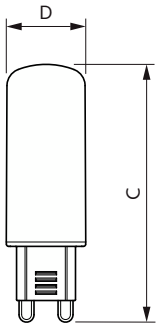

Power Consumption	4 W
Lamp Current (Nom)	24 mA
Wattage Equivalent	40 W
Starting Time (Nom)	0.5 s
Warm-up time to 60% light	0.5 s
Power Factor (Fraction)	0.7
Voltage (Nom)	220-240 V
Temperature	
T-Case Maximum (Nom)	86 °C
Controls and Dimming	
Dimmable	Only with specific dimmers
Mechanical and Housing	
Bulb Finish	Frosted
Bulb Shape	Capsule
Approval and Application	
Energy Efficiency Class	E

Dimensional drawing

Product	D	C
CorePro LEDcapsuleMV 4-40W G9 827 D	18 mm	59 mm

Photometric data

Spectral Power Distribution Colour - CorePro LEDcapsuleMV 4-40W G9 827 D

General uniform lighting - CorePro LEDcapsuleMV 4-40W G9 827 D