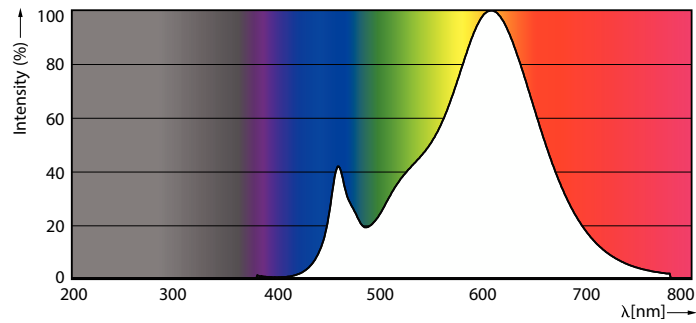

Photometric data

Spectral Power Distribution Colour - CorePro LEDcapsuleMV 4-40W G9 827 D