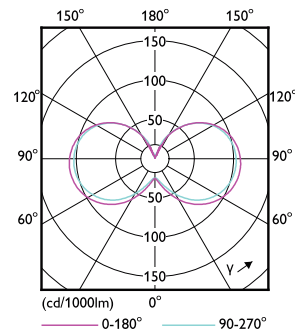

Dimensional drawing

Product	D	C
CorePro LEDcapsuleMV 4-40W G9 827 D	18 mm	59 mm

Photometric data

Spectral Power Distribution Colour - CorePro LEDcapsuleMV 4-40W G9 827 D

General uniform lighting - CorePro LEDcapsuleMV 4-40W G9 827 D

Light Distribution Diagram - CorePro LEDcapsuleMV 4-40W G9 827 D

CorePro LEDcapsule MV

Lifetime

Life Expectancy Diagram - CorePro LEDcapsuleMV 4-40W G9 827 D

Lumen Maintenance Diagram - CorePro LEDcapsuleMV 4-40W G9 827 D