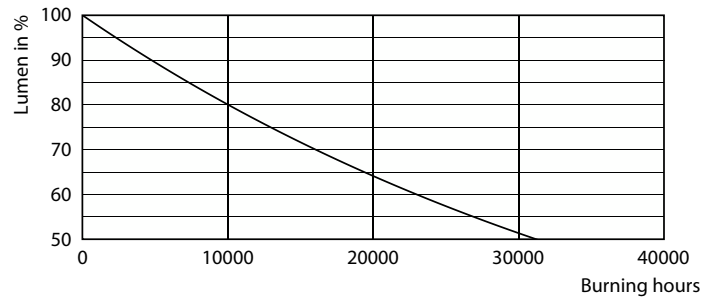

CorePro LEDcapsule MV

Lifetime

Lumen Maintenance Diagram - CorePro LEDcapsuleMV 4-40W G9 827 D