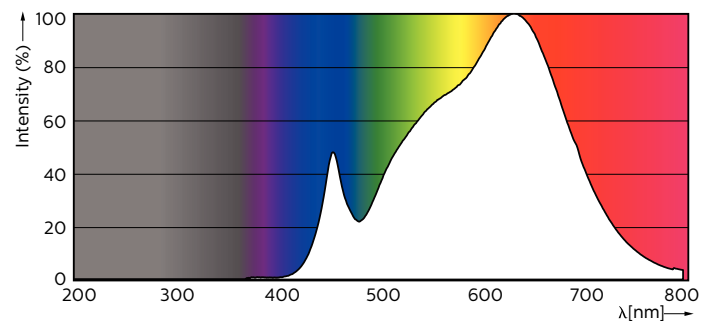

Accent Lighting Spots - MAS LED ExpertColor 5.5-50W GU10 930 36D

Spectral Power Distribution Colour - MAS LED ExpertColor 5.5-50W GU10 930 36D