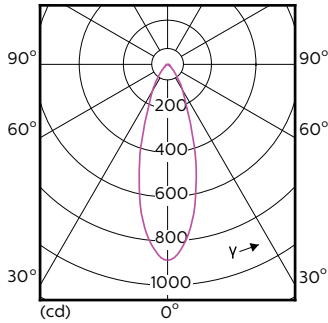

MASTER LEDspot ExpertColor MV

Photometric data

Light Distribution Diagram - MAS LED ExpertColor 5.5-50W GU10 930 36D