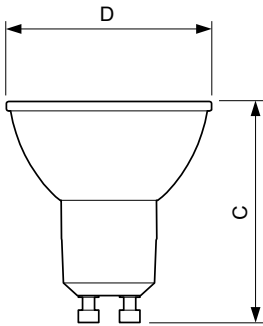

MASTER LEDspot ExpertColor MV

Voltage (Nom)	220-240 V
Temperature	
T-Case Maximum (Nom)	80 °C
Controls and Dimming	
Dimmable	Only with specific dimmers
Mechanical and Housing	
Bulb Shape	PAR16 [PAR 2 inch/50mm]
Approval and Application	
Energy Efficiency Class	G
Suitable For Accent Lighting	Yes
Energy Consumption kWh/1000 h	6 kWh

EPREL Registration Number	391834
CE mark	Yes
EU RoHS compliant	Yes
Product Data	
Full product code	871869670769200
Order product name	MAS LED ExpertColor 5.5-50W GU10 930 36D
Order code	929001347402
Numerator - Quantity Per Pack	1
Numerator - Packs per outer box	10
Material number (12NC)	929001347402
Full product name	MAS LED ExpertColor 5.5-50W GU10 930 36D
EAN/UPC - Case	8718696707708

Dimensional drawing

Product	D	C
MAS LED ExpertColor 5.5-50W GU10 930 36D	50 mm	54 mm

Photometric data