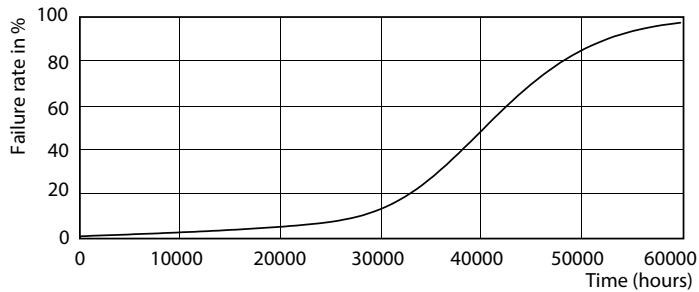

Lifetime

Life Expectancy Diagram - MAS LED ExpertColor 5.5-50W GU10 930 36D