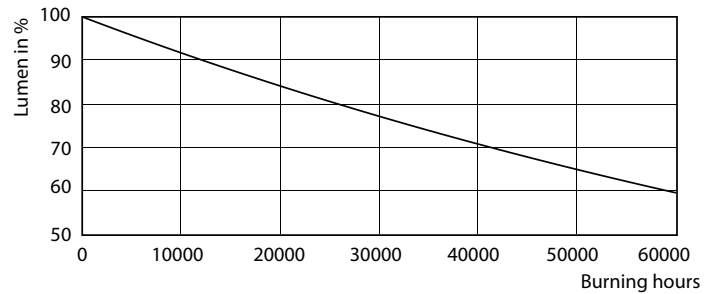

Lumen Maintenance Diagram - MAS LED ExpertColor 5.5-50W GU10 930 36D