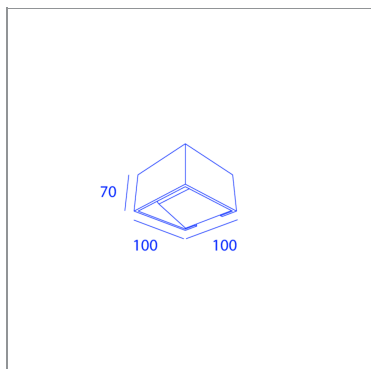

**ORBIT®**

TECHNICAL SHEET

**PIXIE**

1X LED MAX 350LM

no flickr

**BB10751A CL4NW**

WH

BB10751A CL4NW

**SPECIFICATIONS**

WEIGHT	0.5kg
INGRESS PROTECTION (IP)	20
GLOW WIRE TEST	850°C

**LIGHT SPECIFICATIONS**

LIGHT SOURCES	1
COLOR TEMPERATURE	3000K
CRI	80+
LIGHT SOURCE POWER (1 LUMINAIRE)	5W
LUMINAIRE PERFORMANCE	MAX350LM