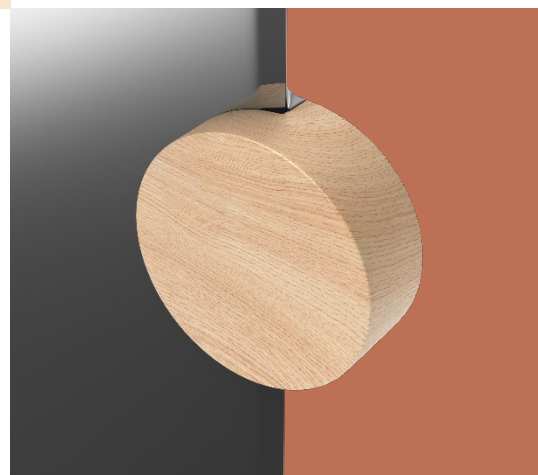

Fully assembled furniture.

2 attachment points on the wall.

Plans techniques

Technical plans

SONIA

Matières et coloris

Textures and colors

Miroir verre fumé / Chêne