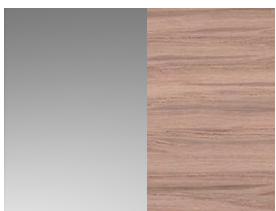

Fully assembled furniture.

2 attachment points on the wall.

Plans techniques

Technical plans

SONIA

Matières et coloris

Textures and colors

Miroir verre fumé / Chêne