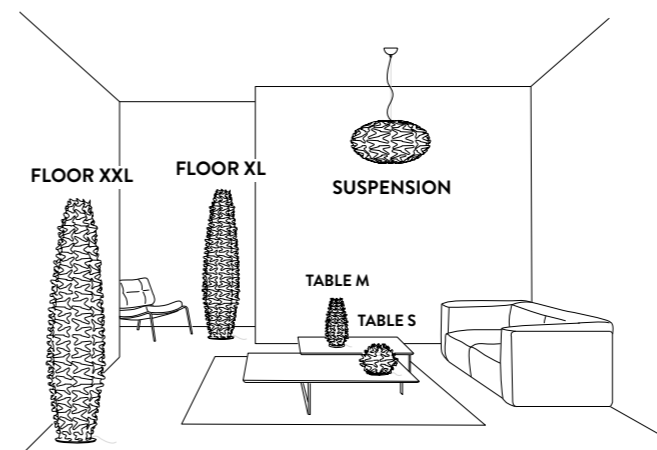

CACTUS GOLD

design by Adriano Rachele Compendium pages **232 / 496 / 388**

PRODUCT / PRODOTTO	DIMENSIONS / MISURE	COLOUR/COLORE	CODE / CODICE
SUSPENSION Bulbs E27: 1 X 12W LED Filament Dimmable with: Dimmable bulbs Made of: Opalflex® Weight: net Kg 1,05 - gross Kg 3 Package: 55 x 55 x h. 44 cm		■ GOLD	CACSM00GLD01T000000EU
FLOOR LAMP XXL Bulbs E27: 2 X 12W LED Filament Made of: Opalflex® With: Stainless Steel base Weight: net Kg 3,5 - gross Kg 8,2 Package: 44 x 45 x h. 182 cm		■ GOLD	CACFXLGLD000000000EU
FLOOR LAMP XL Bulbs E27: 2 X 12W LED Filament Made of: Opalflex® With: Stainless Steel base Weight: net Kg 3,13 - gross Kg 6,7 Package: 44 x 45 x h. 157 cm		■ GOLD	CACFXL0GLD000000000EU

CANOPY DETAILS

CACTUS SUSPENSION

Ø10 cm x h. 5,5 cm (Ø 4" x h. 2")

6m. cable kit must be ordered with lamp purchase
Kit Cavi da 6m da richiedere tassativamente in fase di ordine

Multiple installation kit on request
Kit di installazione multipla su richiesta

PRODUCT / PRODOTTO	DIMENSIONS / MISURE	COLOUR/COLORE	CODE / CODICE
TABLE LAMP M Bulbs E14: 1 X 6W LED Filament Made of: Opalflex® / Stainless Steel base Weight: net Kg 0,86 - gross Kg 1,4 Package: 24 x 23 x h. 43 cm		■ GOLD	CACTM00GLD000000000EU
TABLE LAMP S Bulbs E14: 1 X 6W LED Filament Made of: Opalflex® / Stainless Steel base Weight: net Kg 0,68 - gross Kg 1,5 Package: 40 x 40 x h. 30 cm		■ GOLD	CACTS00GLD000000000EU

CACTUS GOLD ENTIRE COLLECTION

FINISHES