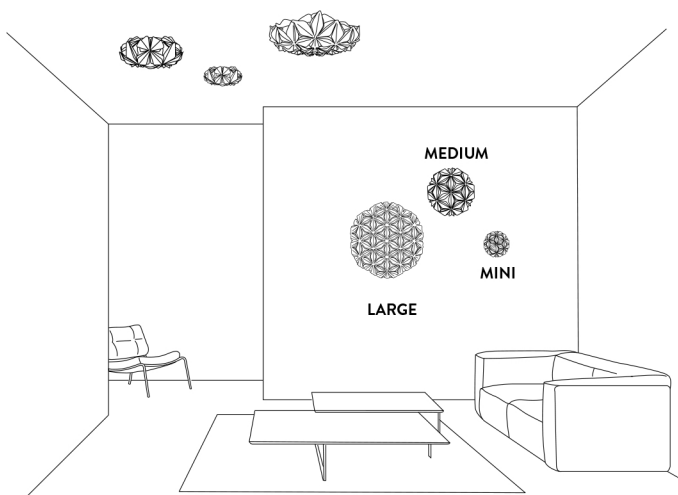

LA VIE CEILING / WALL by Adriano Rachele Compendium pages 276 / 428

PRODUCT / PRODOTTO	DIMENSIONS / MISURE	COLOUR / COLORE	CODE / CODICE
CEILING/WALL LARGE Bulbs E27: 3 X 12W LED Filament Dimmable with: Dimmable bulbs Made of: Lentiflex® / Opalflex® With: Magnetic System Weight: net Kg 3,23- gross Kg 5,80 Package: 80 x 80 x h. 30 cm		WHITE	LAVCL00WHT00000000EU
		AMBER	LAVCL00ORG00000000EU
		BLUE	LAVCL00BLU00000000EU
		LIGHT SOURCE: 	
CEILING/WALL MEDIUM Bulbs E27: 2 X 12W LED Filament Dimmable with: Dimmable bulbs Made of: Lentiflex® / Opalflex® With: Magnetic System Weight: net Kg 1,35 - gross Kg 2,75 Package: 57 x 57 x h. 23 cm		WHITE	LAVCM00WHT00000000EU
		AMBER	LAVCM00ORG00000000EU
		BLUE	LAVCM00BLU00000000EU
		MULTIGREEN	LAVCM00MGN00000000EU
		MULTIBLUE	LAVCM00MBL00000000EU
		LIGHT SOURCE: 	
CEILING / WALL MINI Bulbs E14: 2 X 6W LED Filament Dimmable with: Dimmable bulbs Made of: Lentiflex® / Opalflex® With: Magnetic System Weight: net Kg 0,74 - gross Kg 1,21 Package: 36 x 38 x h. 15 cm		WHITE	LAVCS00WHT00000000EU
		AMBER	LAVCS00ORG00000000EU
		BLUE	LAVCS00BLU00000000EU
		LIGHT SOURCE: 	

LA VIE ENTIRE COLLECTION