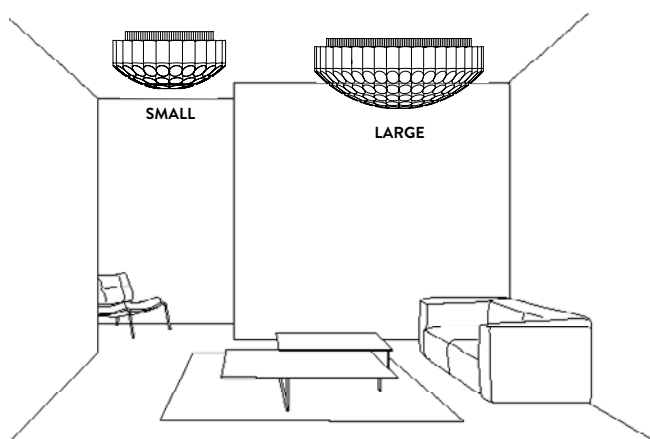

PRODUCT	DIMENSION	COLOUR	CODE
CEILING 100 Bulbs E26: 12 X 12W LED Filament + 1 X 6,5 W Spot LED PAR 38 (Ø12,2 cm x h.13 cm) Dimmable with: Dimmable bulbs Made of: Lentiflex® / Goldflex® Weight: net 33,1 - gross 119 lb Package: 44,9 x 44,9 x h 25,2 in		GOLD	ODECL00GLD00000000US
CEILING 65 Bulbs E26: 6 X 12W LED Filament + 1 X 6,5 W Spot LED PAR 38 (Ø12,2 cm x h.13 cm) Dimmable with: Dimmable bulbs Made of: Lentiflex® / Goldflex® Weight: net 13,2 - gross 22 lb Package: 29,5 x 31,9 x h 19,3 in		GOLD	ODECM00GLD00000000US

ODEON ENTIRE COLLECTION

FINISHES