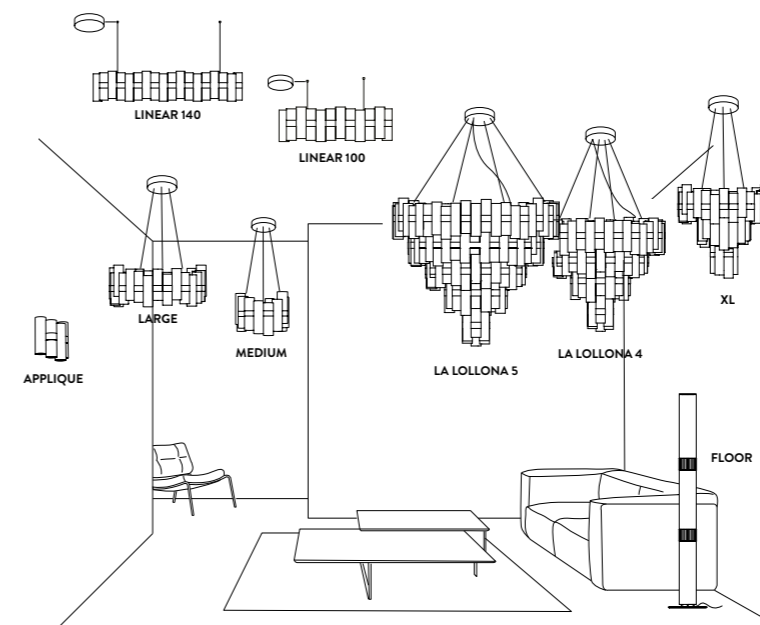

LA LOLLO ENTIRE COLLECTION