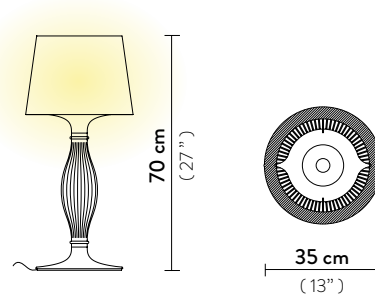

LIZA TABLE

Light Source: 1 X 12W E27 LED Filament Bulbs

Dimmable: not dimmable

Materials: Lentiflex®, Pewterflex®, Polycarbonate

Weight: net 3 Kg - gross 4,2 Kg

Packaging: 38 x 38 x h. 80 cm

FINISH	PRODUCT CODE	EAN CODE	DETAILS
 <p>PEWTER</p>	LIZTM00PWT000RE000EU	8024727103365	
 <p>PRISMA</p>	LIZTM00PRS000RE000EU	8024727103419	

LIZA TABLE

Light Source: 1 X 12W E26 LED Filament Bulbs

Dimmable: not dimmable

Materials: Lentiflex®, Pewterflex®, Polycarbonate

Weight: net 6,61 lbs - gross 9,26 lbs

Packaging: 14,96 x 14,96 x h. 31,5 in

FINISH	PRODUCT CODE	EAN CODE	DETAILS
 <p>PEWTER</p>	LIZTM00PWT000RE000US	8024727103372	
 <p>PRISMA</p>	LIZTM00PRS000RE000US	8024727103426	