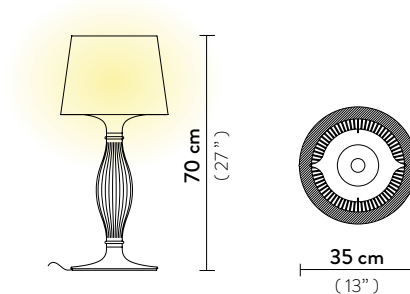

LIZA TABLE

Light Source: 1 X 12W E27 LED Filament Bulbs

Dimmable: not dimmable

Materials: Lentiflex®, Pewterflex®, Polycarbonate

Weight: net 3 Kg - gross 4,2 Kg

Packaging: 38 x 38 x h. 80 cm

FINISH	PRODUCT CODE	EAN CODE	DETAILS
 <p>PEWTER</p>	LIZTM00PWT000RE000EU	8024727103365	
 <p>PRISMA</p>	LIZTM00PRS000RE000EU	8024727103419	

LIZA TABLE

Light Source: 1 X 12W E26 LED Filament Bulbs

Dimmable: not dimmable

Materials: Lentiflex®, Pewterflex®, Polycarbonate

Weight: net 6,61 lbs - gross 9,26 lbs

Packaging: 14,96 x 14,96 x h. 31,5 in

FINISH	PRODUCT CODE	EAN CODE	DETAILS
 <p>PEWTER</p>	LIZTM00PWT000RE000US	8024727103372	
 <p>PRISMA</p>	LIZTM00PRS000RE000US	8024727103426	