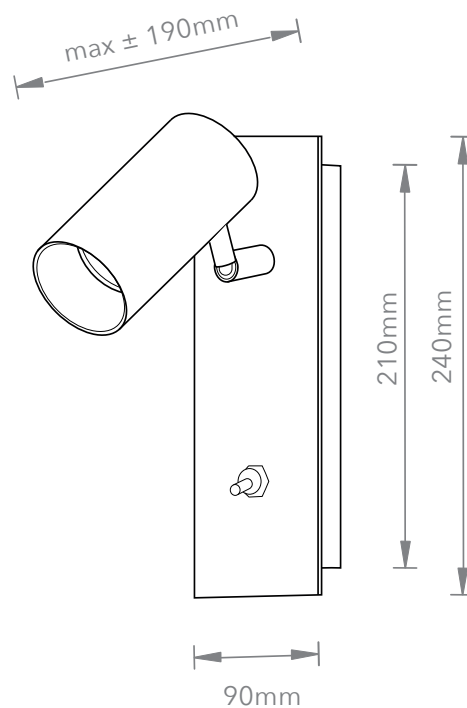

Blue Steel

CORD LENGTH

None

SWITCH

Handswitch

LIGHT SOURCE

LED GU10

MAX WATT

5 W

LAMP

LED GU10

CERTIFICATION

Class 1

ENVIRONMENT

Indoor

Find the complete manual,
in the Safety Directions.