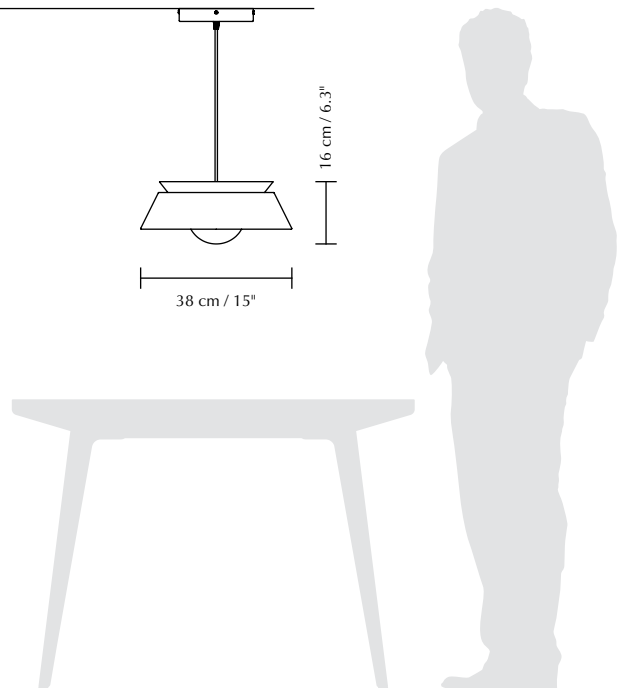

SCULPTURAL DETAILS

Cuna combines sculptural details with soft diffuse lighting. Made from powder-coated steel with all parts hanging on to each other without assembly - only gravity is in use. Cuna is a timeless Scandinavian piece of design that places functional lighting first.

Find more info on our website umage.com