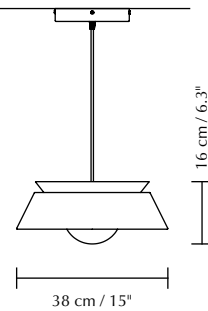

SCULPTURAL DETAILS

Cuna combines sculptural details with soft diffuse lighting. Made from powder-coated steel with all parts hanging on to each other without assembly - only gravity is in use. Cuna is a timeless Scandinavian piece of design that places functional lighting first.

Find more info on our website umage.com