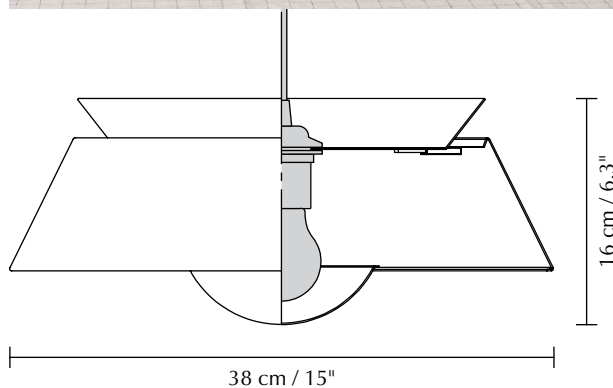

CUNA

Designed by UIMAGE Design Team

Pendant lampshade
Compatible with E26 / E27

DIMENSIONS
Ø: 38 cm / 15"
H: 16 cm / 6.3"

MATERIAL
Steel and Acrylic

WEIGHT INCL. PACKAGING
2 kg / 1.3 lb

LIGHT SOURCE
E26 / E27 - max 15W LED (not included)

PACKAGING DIMENSIONS (L x W x H)
38.8 x 38.8 x 8.8 cm / 15.3 x 15.3 x 3.5"

ASSEMBLY TIME
5 min - video guide at umage.com

MEDIA KIT
Photos and press material
Download at umage.presscloud.com

ORDERING INFORMATION
Cuna matt black #2035
Cuna mint green #2036