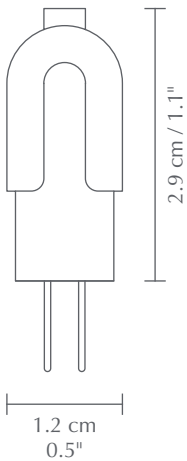

TINY IDEA

Designed by UIMAGE Design Team

TESTS & CERTIFICATIONS

CE (for indoor use)

DIMENSIONS

W: 1.2 cm / 0.5"

H: 2.9 cm / 1.1"

LIGHT SOURCE

G4 - 2W LED, 12V DC - 3000 K

140 lumen in Sphere (360°), CRI 82, 10000 H

NUMBER OF SWITCHING CYCLES BEFORE PREMATURE LAMP FAILURE

5000

TIME TO FULL BRIGHTNESS

< 2 sec

Non-dimmable

LUMEN MAINTENANCE FACTOR AT END OF NOMINAL LIFE TIME

0.9

WEIGHT INCL. PACKAGING

4 g / 0.1 oz

PACKAGING DIMENSIONS (L x W x H)

5.5 x 2 x 2 cm / 2.2 x 0.8 x 0.8"

MEDIA KIT

Photos and press material

Download at umage.presscloud.com