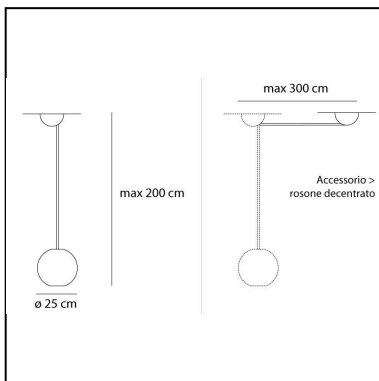

Aggregato Suspension Ø250 sfera

Enzo Mari

Giancarlo Fassina

IP20    Dimmerable:  +  -

LUMINAIRE

- Watt: **77W**
- Voltage: **220V-240V**

Notes

Lamp with interchangeable diffusers.

PRODUCT CODE: A089410 +

FEATURES

- Article Code: **A089410 + A033200**
- Colour: **White**
- Installation: **Suspension**
- Material: **Technopolymer, methacrylate**
- Series: **Design Collection**
- Environment: **Indoor**
- Area contract: **Residential**
- Emission: **Diffused**
- design by: **Enzo Mari, Giancarlo Fassina**

DIMENSIONS

- Height: **cm 200**
- Diameter: **cm 25**
- Glow Wire Test: **650°**

NOT INCLUDED SOURCES

- Category: **HALO**
- Number: **1**
- Lbs: **A60**
- Watt: **77W**
- Socket: **E27**
- Color Rendering: **1a**
- Color temperature (K): **2900K**
- Duration (h): **1000h**