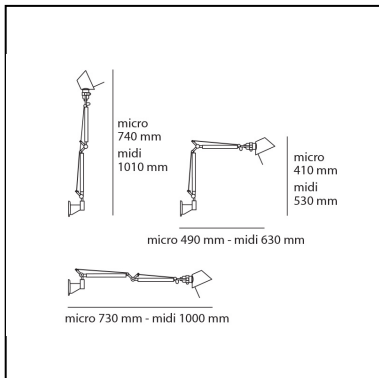

Tolomeo Micro Wall - Aluminium - Body Lamp

Michele De Lucchi
Giancarlo Fassina

LUMINAIRE

- Watt: **5W**
- Voltage: **220V-240V**
- Delivered lumens output: **267lm**
- Efficiency: **57%**
- Efficacy: **53.33lm/W**
- CRI: **80**

Notes

Possibility to mount LED source on E14 Socket. Complete lamp consists of body lamp + accessories

DESCRIPTION

Cantilevered arms in polished aluminium; diffuser in anodised aluminium; joints and wall support in polished aluminium. System of spring balancing. The code refers to the luminaire's body only.

DIMENSIONS

- Length: **cm 49**
- Height: **cm 41**
- Max Extension Height: **cm 74**
- Max Extension Length: **cm 73**

SOURCES NOT INCLUDED

- Category: **LED RETROFIT**
- Number: **1**
- Watt: **4W**
- Delivered lumens output: **370lm**
- Socket: **E14**