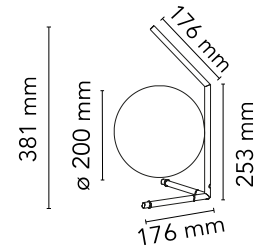

Are you a professional and your project needs consulting and support?

[BOOK AN APPOINTMENT](#)

Main specifications

EAN	8059607002773
Mounting	Table
Environments	Indoor dry location
Light Source Type	Bulb
Lamp category	Halogen
Lamp holders	E14
Ilcos	HSGS
Number of heads	1
Power (W)	60

Physical

Colour	Black
Length (mm)	200
Net weight (kg)	1.4
Package volume (m3)	0.04
IP internal	20

Download

[Mounting instructions](#) PDF

[Spare Parts](#) PDF

Photometric Files

[LDT / IES](#) LDT

Technical Drawings