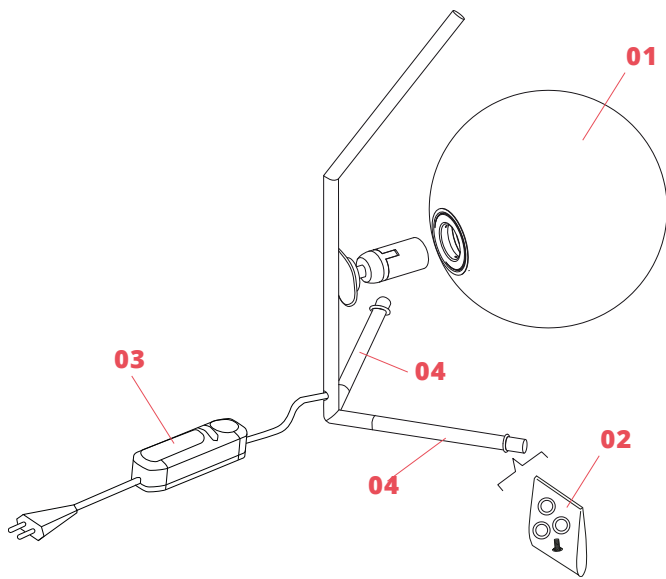

RF32767

LED Lamp 9W E14 220-240V
2700K T28

NOT INCLUDED

RF32768

LED Lamp 9W E14 220-240V
3000K T28

Spare Parts

- | | | |
|-----|--|-----------|
| 01. | IC Lights 1 diffuser for black version | F3136030A |
| 02. | Gasket and foot kit for ic high-low | RF3160400 |
| 04. | Lower black leg | RF27823 |