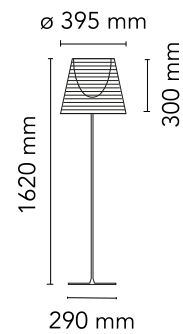

FLOS

F6305046 Aluminized Bronze

KTribe Floor 2

Designed by Philippe Starck, 2006

Halogen - 150W

Floor lamp providing diffused lighting. Base, rod support and diffuser support in die-cast, polished and chrome-plated Zamak alloy. Galvanized P04 steel base cover. Injectionmolded PC (polycarbonate) opal inner diffuser and support for the lamp-holder. Outer diffusers in transparent or fumée PMMA (polymethylmethacrylate), and silver or bronze on the inner surface, by vacuum aluminum coating. Injection-molded PC (polycarbonate) upper ring, completely transparent or transparent diffuser and silver diffuser) or transparent brown for the outer bronze diffuser. On the cable there is the electronic dimmer which allows the regulation of light brightness.

Are you a professional and your project needs consulting and support?

BOOK AN APPOINTMENT

Main specifications

Mounting	Floor
Environments	Indoor dry location
Light Source Type	Bulb
Lamp category	Halogen
Lamp holders	E27
Iicos	HSGS
Number of heads	1
Power (W)	150

Physical

Colour	Aluminized Bronze
Length (mm)	395
Cord length (mm)	2010
Net weight (kg)	6.7
Package height (mm)	0
Package width (mm)	0
Package length (mm)	0
Package volume (m3)	0.36
IP internal	20

Download