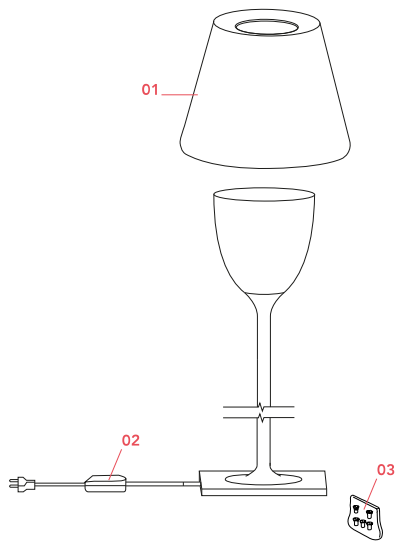

Spare Parts

01.	Ktribe Floor/Table 2 aluminized bronze diffuser assembly	F6278046
02.	Led rondo' dimmer 220/240v 40-250w 4-100w	RF28045
03.	Kit of 5 white feed pads for base	RF3020100

DOWNLOAD