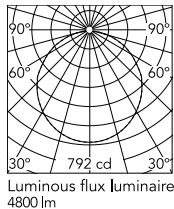

Schematic light drawing

Photometric

Light distribution

Roto symmetric

Electrical

Insulation class	I
Frequency (Hz)	50/60
Main voltage (Vac)	220-250
Dimmable	Yes
Dimming interface	Remote Dimmable (Dimmer Not Included)
Batteries inside	No