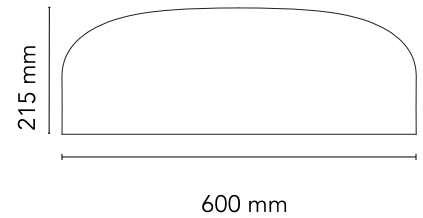

FLOS

■ F1370031 Matte Black

Smithfield Ceiling

Designed by Jasper Morrison, 2009

Halogen - 4 x 70W

Ceiling-mounted lamp providing direct light. Aluminium body. Available in gloss black, white, matte black, green, red or MUD. Injection-moulded opalescent methacrylate diffuser. Steel wall and ceiling attachment.

Are you a professional and your project needs consulting and support?

[BOOK AN APPOINTMENT](#)