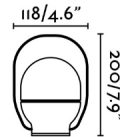

General characteristics

Fixation	Table
Type	III
IP	20
voltage	5V DC
Switch type	Push
Type of load	DC5V-1A
included battery	Yes5h
Power	1,5W

Material

Body/Structure	ABS+Wood
Diffuser	TPU

Finish

Diffuser	White
----------	-------