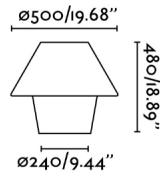

Modern outdoor table lamp made from medium density polyethylene. Designed by: Pepe Llaudet. Made in Spain

General characteristics

Fixation	Floor, Table, Post
Type	II
IP	44
voltage	100V-240V
Hertz	50/60Hz
Cable meters	3000mm
Power	15W