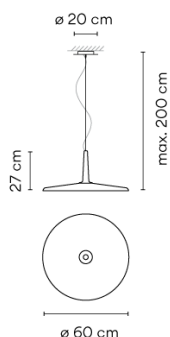

0275

Design By Lievore Altherr Molina

SKAN is a hanging lamp with a minimalist design. It is a return to the essential, combining basic shapes and pure lines. Designed by Liévore, Altherr and Molina.

Model Sheet

Optional: Extra cable length
Min. quantity, upcharge and extra lead time apply [EN]

Finish	 37 Terra Red NCS S 4040-Y70R 10 White NCS S 0300-N 42 Blue M1 NCS S 5010-B10G 47 Green L1 NCS S 4005-G80Y 24 Beige M1 NCS S 2005-Y50R 11 Black NCS S 8500-N

LED temperature color	2700 K / 3000 K / 3500 K / 4000 K
Dimming	DALI / CASAMBI / 1-10V PUSH

Installation type	Surface Canopy

Materials	Ceiling rose: Steel
Light source	1 x LED 13W 500mA A+
LED	CRI>90 1380 lm 106 2700 K / 3000 K / 3500 K / 4000 K
Driver	Constant Current 500 110~240 V V 50~60 Hz HZ

Remarks	Surface Dimmable LED Bi-volt 50-60Hz

Application	Hanging lamps
Packaging	1 Box 0.66 m x 0.66 m x 0.36 m Gross weight 6.8 Net weight 4.4 Vol. 0.1568

Lighting effect

General Lighting

Lamp for general lighting that equally distributes the light in all directions.

Photometric Data

Other Applications

All of our products come with a five-year warranty. Check our legal terms at www.vibia.com/warranty

Vibia Lighting, S.L.U.

Office / Oficina
Progrés 4-6. 08850 Gavà. Barcelona, Spain.

International T +34 934 796 971
Spain / Portugal T +34 934 796 970

customer.service@vibia.com
vibia.com