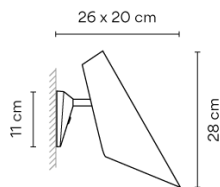

0720

Design By Lievore Altherr Molina

Wall light for reading. Designed by Lievore, Altherr, Molina. The mechanisms for rotating the head and the base are concealed, thanks to the high technical quality of all the processes involved in the creation of this piece. Switch in the base for convenience.

Model Sheet

Finish

- 25 Beige D1
  NCS S 4005-Y50R
- 21 Black Grey
  NCS S 7000-N
- 42 Blue M1
  NCS S 5010-B10G
- 10 White
  NCS S 0300-N
- 37 Terra Red
  NCS S 4040-Y70R

Dimming On/ Off

Installation type Surface Canopy

Materials Plate: Zamak
Shade: Polycarbonate

Light source 1 x LEDSTAR CLASS.P40 E14 230V 6W
1 x COMPACT FLUORESCENT E14 230V 15W (MEGAL
1 x E14 230V 46W Eco

Remarks Switch on the base

Packaging 1 Box
0.21 m x 0.48 m x 0.21 m
Gross weight 2.5
Net weight 1
Vol. 0.0211

Lighting effect

General Lighting

Lamp for general lighting that equally distributes the light in all directions.