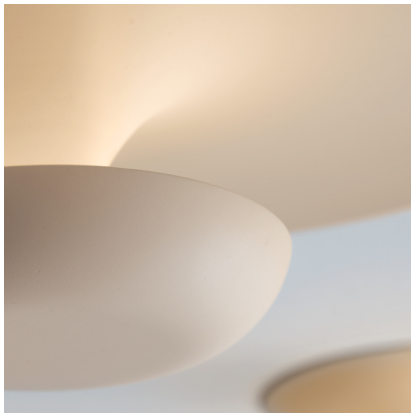

# Funnel

VIBIA

2014

Design By undefined

Light for ceiling or wall fitting. Gives an indirect light which is ideal for creating a cosy atmosphere in any room. Non-dazzle.

## Model Sheet

<b>Finish</b>	 47 Green L1 NCS S 4005-G80Y
	 10 White NCS S 0300-N
	 36 Soft Pink NCS S 1010-Y50R

**LED temperature color** 2700 K

**Dimming** DALI 1-10V Push  
**Optional** Casambi  
Min. quantity, upcharge and extra lead time apply [EN]

**Installation type** Surface Canopy

**Materials** Shade: Aluminum  
Reflector: Aluminum  
Wall plate: Steel

**Light source** 6 x LED 4,48W 350mA  
E

**LED** CRI>90  
2700 K

**Driver** CC - Constant Current 350  
110-240 V 50/60 HZ