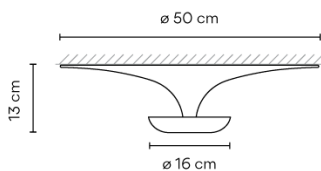

Funnel

VIBIA

2014

Design By undefined

Light for ceiling or wall fitting. Gives an indirect light which is ideal for creating a cosy atmosphere in any room. Non-dazzle.

Model Sheet

Finish	47 Green L1 NCS S 4005-G80Y
	10 White NCS S 0300-N
	36 Soft Pink NCS S 1010-Y50R

LED temperature color 2700 K

Dimming DALI 1-10V Push
Optional Casambi
Min. quantity, upcharge and extra lead time apply [EN]

Installation type Surface Canopy

Materials Shade: Aluminum
Reflector: Aluminum
Wall plate: Steel

Light source 6 x LED 4,48W 350mA
E

LED CRI>90
2700 K

Driver CC - Constant Current 350
110-240 V 50/60 HZ

Dimmable **LED**

IP20 **Bi-volt** **50-60Hz**

Application Ceiling Lamps

Packaging 1 Box
0.6 m x 0.6 m x 0.27 m
Gross weight 2.65
Net weight 2.1
Vol. 0.0972

Lighting effect

General Lighting

Lamp for general lighting that equally distributes the light in all directions.