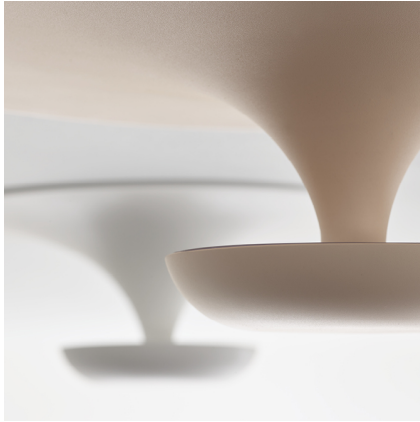

# Funnel

VIBIA

2014

Design By undefined

Light for ceiling or wall fitting. Gives an indirect light which is ideal for creating a cosy atmosphere in any room. Non-dazzle.

## Model Sheet

<b>Finish</b>	 47 Green L1 NCS S 4005-G80Y
	 10 White NCS S 0300-N
	 36 Soft Pink NCS S 1010-Y50R

**LED temperature color** 2700 K

**Dimming** DALI 1-10V Push  
**Optional** Casambi  
Min. quantity, upcharge and extra lead time apply [EN]

**Installation type** Surface Canopy

**Materials** Shade: Aluminum  
Reflector: Aluminum  
Wall plate: Steel

**Light source** 6 x LED 4,48W 350mA  
E

**LED** CRI>90  
2700 K

**Driver** CC - Constant Current 350  
110-240 V 50/60 HZ