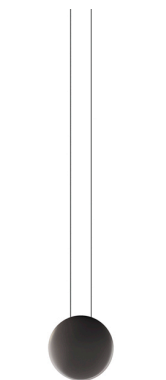

Cosmos

2500

Design By Lievore Altherr Molina

Cosmos is a sculptural hanging lamp. Designed by Lievore, Altherr, Molina. Available in various colours: chocolate, green and light grey.

VIBIA

Model Sheet

Optional: Extra cable length
Min. quantity, upcharge and extra lead time apply [EN]

Finish

- 58 Light-grey, White and Chocolate
NCS S 2005-Y20R, RAL 9010, RAL 8019

- 14 Chocolate
RAL 8019

LED temperature color 2700 K / 3500 K

Dimming On/Off / Casambi

Installation type Surface Canopy

Materials Body: ABS
Canopy Plate: Steel