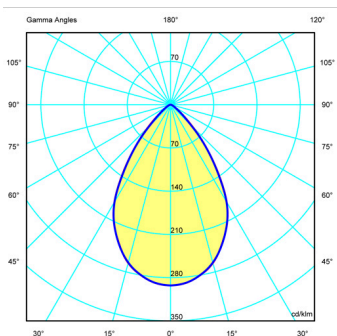

Optional: Extra cable length
Min. quantity, upcharge and extra lead time apply [EN]

Finish

- 58 Light-grey, White and Chocolate
  NCS S 2005-Y20R, RAL 9010, RAL 8019

- 14 Chocolate
  RAL 8019

LED temperature color 2700 K / 3500 K

Dimming On/Off / Casambi

Installation type Surface Canopy

Materials Body: ABS
Canopy Plate: Steel

Light source 1 x LED 4,48W 350mA

LED CRI>80 490 lm 108.8
2700 K / 3500 K

Driver Constant Current 350 100~240
V V 50~60 Hz HZ

Application Hanging lamps

Packaging 1 Box
0.265 m x 0.265 m x 0.165 m
Gross weight 2.1
Net weight 1.62
Vol. 0.0115

Lighting effect

Reading

High intensity, glare-free task lighting

Photometric Data