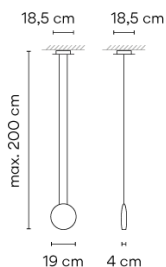

Cosmos

2500

Design By Lievore Altherr Molina

Cosmos is a sculptural hanging lamp. Designed by Lievore, Altherr, Molina. Available in various colours: chocolate, green and light grey.

VIBIA

Model Sheet