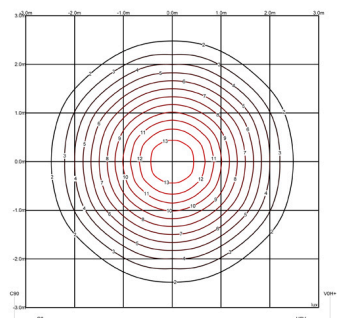

Optional: Extra cable length
Min. quantity, upcharge and extra lead time apply [EN]

Finish

- 58 Light-grey, White and Chocolate
  NCS S 2005-Y20R, RAL 9010, RAL 8019

- 14 Chocolate
  RAL 8019

LED temperature color 2700 K / 3500 K

Dimming On/Off / Casambi

Installation type Surface Canopy

Materials Body: ABS
Canopy Plate: Steel

Light source 1 x LED 4,48W 350mA

LED CRI>80 490 lm 108.8
2700 K / 3500 K

Driver Constant Current 350 100~240
V V 50~60 Hz HZ

Application Hanging lamps

Packaging 1 Box
0.265 m x 0.265 m x 0.165 m
Gross weight 2.1
Net weight 1.62
Vol. 0.0115

Lighting effect

Reading

High intensity, glare-free task lighting

Photometric Data