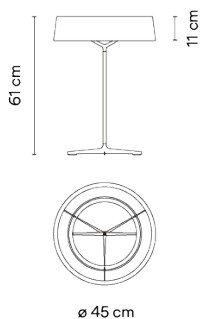

Model Sheet

Finish

- 25 Beige D1
NCS S 4005-Y50R
- 11 Black
NCS S 8500-N

LED temperature color 2700 K

Dimming CASAMBI / Push

Installation type Plug-in

Materials

- Shade: Parchment paper
- Ring: Aluminum
- Tube: Stainless steel
- Base: Zamak

Light source 1 x LED 16,7W 900mA

LED CRI>90 2170 lm 130 2700 K

Driver Constant Current 900
100-240 V V 50-60 Hz HZ

Dimmer LED IP20

Bi-volt 50-60Hz PUSH

Application Table Lamps

Packaging

- 1 Box
- 0.55 m x 0.55 m x 0.66 m
- Gross weight 3,3
- Net weight 1.8
- Vol. 0.1996