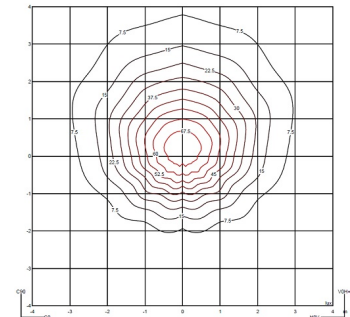

Photometric Data

Other Applications

All of our products come with a five-year warranty. Check our legal terms at www.vibia.com/warranty

Vibia Lighting, S.L.U.

Office / Oficina
Progrés 4-6. 08850 Gavà. Barcelona, Spain.

International T +34 934 796 971
Spain / Portugal T +34 934 796 970

customer.service@vibia.com
vibia.com