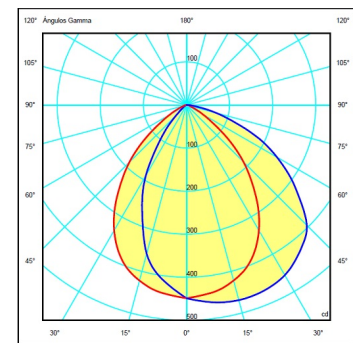

Photometric Data

Other Applications

All of our products come with a five-year warranty. Check our legal terms at www.vibia.com/warranty

Vibia Lighting, S.L.U.

Office / Oficina
Progrés 4-6. 08850 Gavà. Barcelona, Spain.

International T +34 934 796 971
Spain / Portugal T +34 934 796 970

customer.service@vibia.com
vibia.com