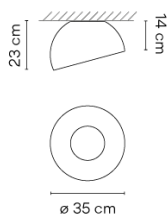

Model Sheet

Finish	<ul style="list-style-type: none"> 93 White RAL 9016 58 Cream RAL 7044 18 Graphite ADAPTA RF 9913 WX
LED temperature color	2700 K / 3500 K
Dimming	Casambi / DALI-2 / Push; 1-10V
Installation type	Surface Canopy
Materials	Shade: Wood
Light source	1 x LED PLATE 12W 350mA
LED	CRI>90 1100 lm 91.66 2700 K / 3500 K
Driver	Constant Current 350 110~240 V V 50~60 Hz HZ
	<div style="display: flex; gap: 5px; align-items: center;"> Dimmable LED </div> <div style="display: flex; gap: 5px; align-items: center; margin-top: 5px;"> IP20 Bi-volt 50-60Hz </div>
Application	Ceiling Lamps
Packaging	1 Box 0.436 m x 0.436 m x 0.348 m Gross weight 6 Net weight 4 Vol. 0.0661