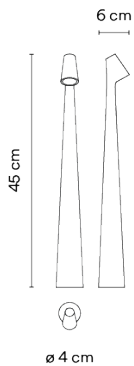

5580

Design By Francisco Gomez Paz

The Africa table lamp is defined by a thin conical stem crowned by a pure, elegant head. Africa is portable, and works with a rechargeable battery. A switch on the head of the lamp turns it on and off and regulates its brightness. It combines to perfection with other lamps in the collection.

Model Sheet

Finish	 29 Brown D1 NCS S 8005-Y50R 38 Terra Dark NCS S 5040-Y70R 24 Beige M1 NCS S 2005-Y50R 25 Beige D1 NCS S 4005-Y50R

LED temperature color 2700 K

Dimming Push

Installation type Portable with battery

Materials Body: Aluminum
Diffuser: PC- Polycarbonate

Light source 1 x LED 4,5W 500mA

LED CRI>90 488 lm 108,44
2700 K

Driver Constant Voltage 100~240 V V

Application Table Lamps

Packaging 1 Box

Gross weight 1.23
Net weight 0.9

Lighting effect

General Lighting

Lamp that emits an upward or backward beam that is reflected by the ceiling or wall.

Photometric Data

Efficiency	108.444
Coordinate System	CG
Total Flux	488 lm
Maximum Value	1174.12 cd/klm

Other Applications

All of our products come with a five-year warranty. Check our legal terms at www.vibia.com/warranty

Vibia Lighting, S.L.U.

Office / Oficina
Progrés 4-6. 08850 Gavà. Barcelona, Spain.

International T +34 934 796 971
Spain / Portugal T +34 934 796 970

customer.service@vibia.com
vibia.com