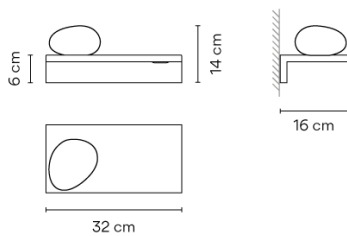

Model Sheet

Finish

- 23 Warm White
NCS S 0502-Y50R
- 14 Chocolate
RAL 8019

LED temperature color 2700 K

Dimming On/Off

Installation type Surface Canopy

Materials Shelf: Aluminum
Diffuser: PC- Polycarbonate
Lid: Steel

Light source 1 x LED 4,48W 350mA

LED CRI>90 490 lm 109
2700 K

Driver Constant Current 350
220~240 V V 50 Hz HZ

Application Wall Lamps

Packaging 1 Box
0.21 m x 0.48 m x 0.21 m
Gross weight 2.4
Net weight 2.16
Vol. 0.0211