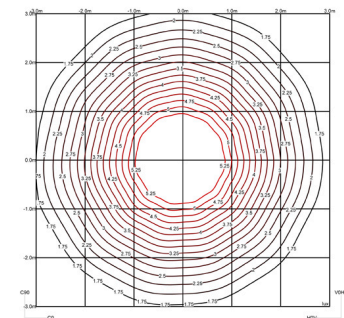

Photometric Data