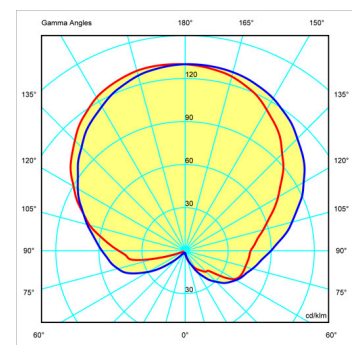

Photometric Data

Other Applications

All of our products come with a five-year warranty. Check our legal terms at www.vibia.com/warranty

Vibia Lighting, S.L.U.

Office / Oficina
Progrés 4-6. 08850 Gavà. Barcelona, Spain.

International T +34 934 796 971
Spain / Portugal T +34 934 796 970

customer.service@vibia.com
vibia.com