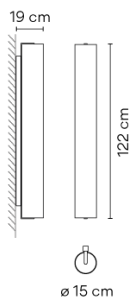

## 6446

Design By Sebastian Herkner

The glass shade wall light features an open metal frame imbedded with LEDs that contains a cylindrical diffuser made of mouthblown opaline glass. The black frame is affixed to the wall, generating a warm, 360-degree glow as if from a fire. Install in a vertical position.

### Model Sheet

<b>Finish</b>	11 Black NCS S 8500-N
<b>LED temperature color</b>	2200 K / 2700 K / 3000 K / 3500 K / 4000 K <b>Optional</b> 2200 K / 2700 K / 3000 K / 3500 K / 4000 K Min. quantity, upcharge and extra lead time apply [EN]
<b>Dimming</b>	PUSH / DALI / CASAMBI / 1-10V
<b>Installation type</b>	Surface Canopy
<b>Materials</b>	Body: Aluminum Shade: Blown-glass Driver box: Aluminum
<b>Light source</b>	1 x LED STRIP 27,9W 750mA E
<b>LED</b>	CRI>90 2907 lm 104 2200 K / 2700 K / 3000 K / 3500 K / 4000 K
<b>Driver</b>	Constant Current 750 90~305 V V 50~60 Hz HZ  
<b>Application</b>	Wall Lamps
<b>Packaging</b>	1 Box 1.43 m x 0.3 m x 0.3 m Gross weight 11.5 Net weight 7.5 Vol. 0.1287

#### Photometric Data

<b>Efficiency</b>	41.96 lm/W
<b>Coordinate System</b>	CG
<b>Total Flux</b>	1338.37 lm
<b>Maximum Value</b>	222.01 cd