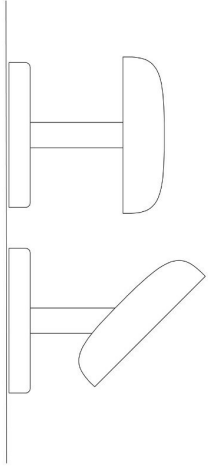

## 1442/BI Cabriolette wall

design studio natural, 2019

Direct light wall lamp with adjustable reflector. Die-cast aluminium structure painted in white and black.

White opal polycarbonate diffuser. Integrated LED light source and driver.

#### Dimensions

Width:	-
Height:	-
Length:	-
Depth:	15,5
Diameter:	14 (base) 15,5 (diffusore) cm

Hole Diameter:	-
Hole Depth:	-
Net weight:	1 Kg

Dimensions

Width: -

Height: -

Length: -

Depth: 15,5

Diameter: 14 (base) 15,5  
(diffusore) cm

Hole Diameter: -

Hole Depth: -