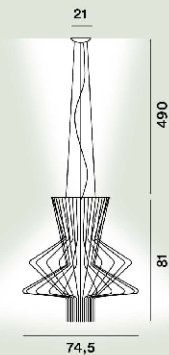

Allegro Ritmico Suspension Led

Color

Graphite

Material

Lacquered aluminium and chromed metal

Light Source

LED included Scheda Led 51W 3000 K 5684lm CRI >90 Dimmable PUSH and DALI

Weight

kg 15

Certifications

CE IP 20