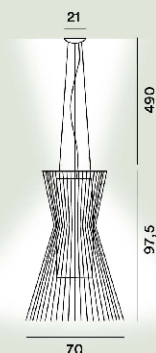

Allegro Vivace Suspension Ptl

Color
Copper

Material
Lacquered aluminium and chromed metal

Light Source
Bulb not included R7s + E27 PAR 300W+100W Max ON-OFF

Weight
kg 19,3

Certifications
CE IP 20

Allegro Vivace Suspension Led

Color
Copper

Material
Lacquered aluminium and chromed metal

Light Source
LED included Scheda Led 51W 3000 K 5684lm CRI >90 Dimmable PUSH and DALI

Weight
kg 19,3

Certifications
CE IP 20

Allegro Ritmico Suspension Ptl