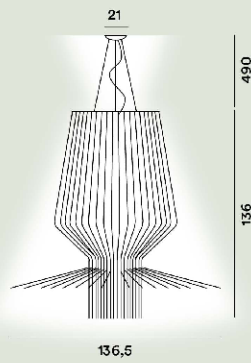

Allegro Assai Suspension Led

Color

Gold

Material

Lacquered aluminium and chromed metal

Light Source

LED included Scheda Led 51W 3000 K 5684lm CRI >90 Dimmable PUSH and DALI

Weight

kg 36

Certifications

CE IP 20