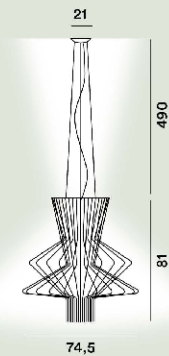

Allegro Vivace Suspension Ptl

Color
Copper

Material
Lacquered aluminium and chromed metal

Light Source
Bulb not included R7s + E27 PAR 300W+100W Max ON-OFF

Weight
kg 19,3

Certifications
CE IP 20

Allegro Vivace Suspension Led

Color
Copper

Material
Lacquered aluminium and chromed metal

Light Source
LED included Scheda Led 51W 3000 K 5684lm CRI >90 Dimmable PUSH and DALI

Weight
kg 19,3

Certifications
CE IP 20

Allegro Ritmico Suspension Ptl

**Color**

Graphite

Material

Lacquered aluminium and chromed metal

Light Source

Bulb not included R7s + E27 PAR 300W+100W Max ON-OFF

Weight

kg 15