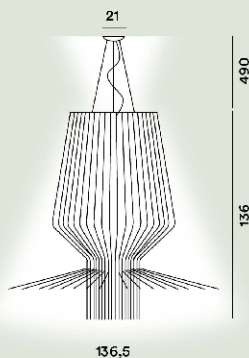

LED included Scheda Led 51W 3000 K 5684lm CRI >90 Dimmable PUSH and DALI

Weight

kg 15

Certifications

CE IP 20

Allegro Assai Suspension Ptl

**Color**

Gold