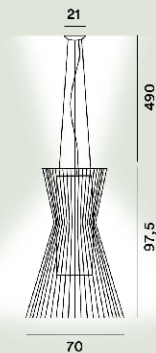

Allegro Suspension

Atelier Oi
2007

A collection that takes form thanks to the force of gravity, with metal lines that shape the light and emit sounds when touched. This "musical" character is behind the name of the three versions, large in size, with different finishes and forms. Diffused light, directed downward and reflected from the ceiling.

Allegro Vivace Suspension Ptl

Color
Copper

Material
Lacquered aluminium and chromed metal

Light Source
Bulb not included R7s + E27 PAR 300W+100W Max ON-OFF

Weight
kg 19,3

Certifications
CE IP 20

Allegro Vivace Suspension Led

Color
Copper

Material
Lacquered aluminium and chromed metal

Light Source
LED included Scheda Led 51W 3000 K 5684lm CRI >90 Dimmable PUSH and DALI

Weight
kg 19,3

Certifications
CE IP 20

Allegro Ritmico Suspension Ptl