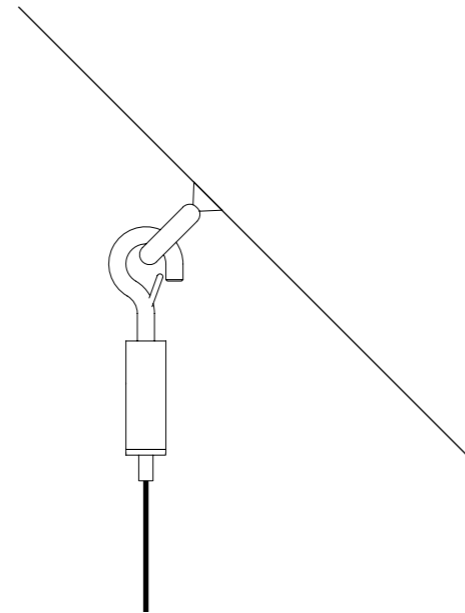

MASAI

ACCESSORI OPZIONALI / OPTIONAL ACCESSORIES

1A0510000.00.00	STANDARD	KIT FISSAGGIO PER SOFFITTO INCLINATO - NICHELATO 1 PEZZO SLOPED CEILING FIXING KIT - NICKEL PLATED - 1 PIECE	
		COMPATIBLE LAMPS: QuiQuoQua - MASAI - FOSBURY - MOON 120 - SPY - SPY DE	
1A0520000.00.00	STANDARD	KIT FISSAGGIO PER ROSONE INCLINATO - NICHELATO 1 PEZZO SLOPED ROSE FIXING KIT - NICKEL PLATED - 1 PIECE	
		COMPATIBLE LAMPS: MOON 60 - MOON 60 DE - MOON 80	
1A0530000.00.00	STANDARD	GANCIO PER SOFFITTO INCLINATO - CROMATO 1 PEZZO SLOPED CEILING FIXING HOOK - CHROME PLATED - 1 PIECE	
		COMPATIBLE LAMPS: SIMBIOSI - SHANGHAI	
1A0360000.00.00	STANDARD	KIT DECENTRATORE / DECENTRALIZATION KIT	
		COMPATIBLE LAMPS: LED IS MORE - MISS 1 - MOON 60 - MOON 60 DE MOON 80 - MOON 120 - CATHODE 1	
1A0770300.00.00	BIANCO OPACO / MATT WHITE	KIT ROSONE + DECENTRATORE KIT CEILING ROSE + DECENTRALIZER CAVO BIANCO 3 m INCLUSO WHITE CABLE 3 m INCLUDED	
1A0770400.00.00	NERO OPACO / MATT BLACK	KIT ROSONE + DECENTRATORE KIT CEILING ROSE + DECENTRALIZER CAVO NERO 3 m INCLUSO BLACK CABLE 3 m INCLUDED	
1A3270300.00.00	BIANCO OPACO / MATT WHITE	BLOCCACAVO - 1 PEZZO CLAMP - 1 PIECE	
1A3270400.00.00	NERO OPACO / MATT BLACK		

1A051000.00.00 - KIT FISSAGGIO PER SOFFITTO INCLINATO / SLOPED CEILING FIXING KIT

1A052000.00.00 - KIT FISSAGGIO PER ROSONE INCLINATO / SLOPED ROSE FIXING KIT

1A053000.00.00 - GANCIO PER SOFFITTO INCLINATO / SLOPED CEILING FIXING HOOK