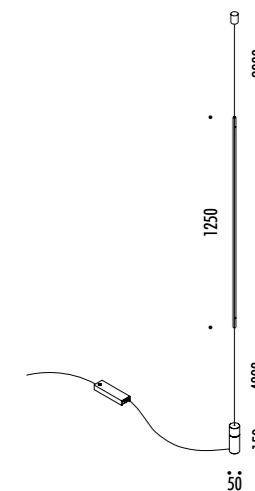

The sizes are expressed in millimeters.

DESIGN MAURIZIO MANCINI - 2015
LAMPADA DA TERRA E SOSPENSIONE - METACRILATO - OTTONE
FLOOR AND SUSPENSION LAMP - METHACRYLATE - BRASS

MASAI

CE IP20

CEILING ROSE

DRIVER

1A2720300.27.06	BIANCO OPACO / MATT WHITE - 2700K	110-240 V - 50/60 Hz - 15,5 W LED
1A2720300.30.06	BIANCO OPACO / MATT WHITE - 3000K	2700K - 600 lm - CRI > 90 / 3000K - 619 lm - CRI > 90
1A2720400.27.06	NERO OPACO / MATT BLACK - 2700K	ROSONE BIANCO - CAVO DI SOSPENSIONE IN ACCIAIO INOX 304 - CAVO TRASPARENTE
1A2720400.30.06	NERO OPACO / MATT BLACK - 3000K	ALIMENTAZIONE CON SPINA - DIMMER
1A2720800.27.06	OTTONE SPAZZOLATO / BRUSHED BRASS - 2700K	WHITE CEILING ROSE - 304 STAINLESS STEEL SUSPENSION CABLE - TRANSPARENT CABLE
1A2720800.30.06	OTTONE SPAZZOLATO / BRUSHED BRASS - 3000K	POWER SUPPLY WITH PLUG - DIMMER