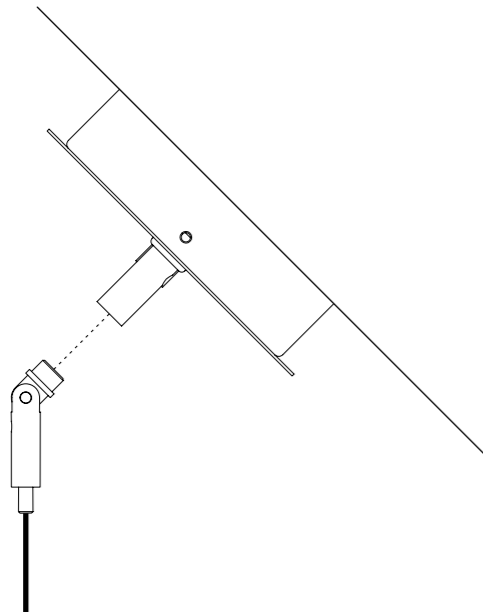

MASAI

ACCESSORI OPZIONALI / OPTIONAL ACCESSORIES

1A0510000.00.00	STANDARD	KIT FISSAGGIO PER SOFFITTO INCLINATO - NICHELATO 1 PEZZO SLOPED CEILING FIXING KIT - NICKEL PLATED - 1 PIECE	
		COMPATIBLE LAMPS: QuiQuoQua - MASAI - FOSBURY - MOON 120 - SPY - SPY DE	
1A0520000.00.00	STANDARD	KIT FISSAGGIO PER ROSONE INCLINATO - NICHELATO 1 PEZZO SLOPED ROSE FIXING KIT - NICKEL PLATED - 1 PIECE	
		COMPATIBLE LAMPS: MOON 60 - MOON 60 DE - MOON 80	
1A0530000.00.00	STANDARD	GANCIO PER SOFFITTO INCLINATO - CROMATO 1 PEZZO SLOPED CEILING FIXING HOOK - CHROME PLATED - 1 PIECE	
		COMPATIBLE LAMPS: SIMBIOSI - SHANGHAI	
1A0360000.00.00	STANDARD	KIT DECENTRATORE / DECENTRALIZATION KIT	
		COMPATIBLE LAMPS: LED IS MORE - MISS 1 - MOON 60 - MOON 60 DE MOON 80 - MOON 120 - CATHODE 1	
1A0770300.00.00	BIANCO OPACO / MATT WHITE	KIT ROSONE + DECENTRATORE KIT CEILING ROSE + DECENTRALIZER CAVO BIANCO 3 m INCLUSO WHITE CABLE 3 m INCLUDED	
1A0770400.00.00	NERO OPACO / MATT BLACK	KIT ROSONE + DECENTRATORE KIT CEILING ROSE + DECENTRALIZER CAVO NERO 3 m INCLUSO BLACK CABLE 3 m INCLUDED	
1A3270300.00.00	BIANCO OPACO / MATT WHITE	BLOCCACAVO - 1 PEZZO CLAMP - 1 PIECE	
1A3270400.00.00	NERO OPACO / MATT BLACK		

1A051000.00.00 - KIT FISSAGGIO PER SOFFITTO INCLINATO / SLOPED CEILING FIXING KIT

1A052000.00.00 - KIT FISSAGGIO PER ROSONE INCLINATO / SLOPED ROSE FIXING KIT

1A053000.00.00 - GANCIO PER SOFFITTO INCLINATO / SLOPED CEILING FIXING HOOK