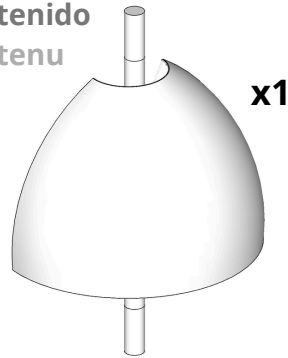

Lamps designed and produced by hand in Barcelona.
Handmade and with natural materials.

INSTRUCTIONS INSTRUCCIONES INSTRUCTIONS

AMÀ

WALL LAMP

Content

Contenido

Contenu

x2

x2

x2

x1

INSTRUCTIONS

01

02

03

N: Blue
L: Brown
PE: Green & Yellow

04

1 x E-27 LED 12W
small / pequeña / petite

Size / Tamaño / Taille
Ø45 x 75 mm
Ø1.77" x 2.95"

05

Not included - LED filament bulbs are recommended.
No incluida - Se recomienda utilizar bombillas de filamento LED.
Non inclus - Les ampoules LED à filament sont recommandées.