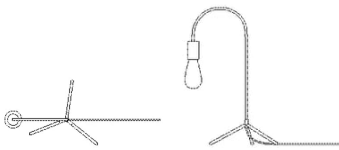

The parcel's measurements

The parcel's measurements 1: 0.01 m³, 3.8 kg
(D 8.0 cm, W 33.0 cm, H 53.0 cm)

Notice

20-108-05

Piper Floor Lamp

Diameter

34 cm

Height

On cord

Recommended light

source
E27 max 25W

The parcel's measurements

The parcel's measurements 1: 0.10 m³, 7.5 kg
(D 25.0 cm, W 38.0 cm, H 102.0 cm)

20-108-01

Piper Table Lamp

Diameter

10 cm 2,5 cm

The parcel's measurements

The parcel's measurements 1: 0.03 m³, 1.6 kg
(D 8.0 cm, W 35.0 cm, H 90.0 cm)

20-108-03

Piper Lounge Pendant 5-arms

Diameter

42 cm

Height