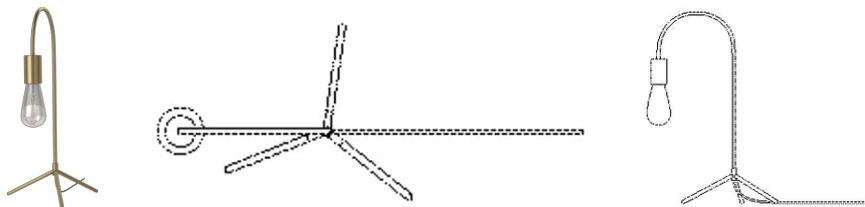

Piper series

Designed by 365° North, Denmark

365° North has designed the Piper series, comprising wall lamps, floor lamps, pendants and more. A simple design with clean lines and an industrial look, making Piper a beautiful addition to any space – hanging next to your sofa, on the kitchen wall or as an eye-catching pendant above the dining table. Choose from three finishes to perfectly fit your interior: matt grey, black or antique brass, and create the right ambience by choosing from our selection of Bolia LED lightbulbs in clear, opal or golden glass.

20-108-01

Piper Table Lamp

Specifications

Country of origin	Diameter	Height	Cord	Dimmable1	Light source included
China	20.20 cm	45.40 cm	2.50 m Black Textile cord	Yes, if the bulb is dimmable and if your electrical system allows it	No
Watt	Socket	IP Rating	Classification	Switch position	Recommended light source
25 W	E27	20 IP	Class II	On cord	E27 max 25W

The parcel's measurements

The parcel's measurements 1: 0.01 m³, 3.8 kg
(D 8.0 cm, W 33.0 cm, H 53.0 cm)

Notice

20-108-05

Piper Floor Lamp

Diameter

34 cm

Height

On cord

Recommended light

source
E27 max 25W

The parcel's measurements

The parcel's measurements 1: 0.10 m³, 7.5 kg
(D 25.0 cm, W 38.0 cm, H 102.0 cm)

20-108-01

Piper Table Lamp

Diameter