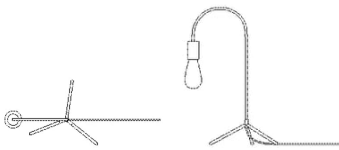

20-108-02

Piper Lounge Pendant 3-arms

Specifications

Country of origin	Diameter	Height	Cord	Dimmable1	Light source included
China	19 cm	74 cm	3 m Grey Textile cord	Yes, if the bulb is dimmable and if your electrical system allows it	No
Watt	Socket	IP Rating	Classification	Recommended light source	Ceiling cap color
25 W	E27	20 IP	Class I	E27 max 25W	Grey
Ceiling cap dimensions	The parcel's measurements				
10 cm 2,5 cm	The parcel's measurements 1: 0.03 m ³ , 1.6 kg (D 8.0 cm, W 35.0 cm, H 90.0 cm)				

Notice

20-108-05

Piper Floor Lamp

Diameter

34 cm

Height

182.60 cm

Cord

E27

IP Rating

20 IP

Classification

Class II

Switch position

On cord

Recommended light

source
E27 max 25W

The parcel's measurements

The parcel's measurements 1: 0.10 m³, 7.5 kg
(D 25.0 cm, W 38.0 cm, H 102.0 cm)

20-108-01

Piper Table Lamp

Diameter

20.20 cm

Height