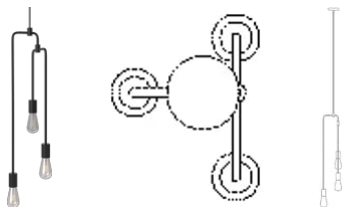

Piper series

Designed by 365° North, Denmark

365° North has designed the Piper series, comprising wall lamps, floor lamps, pendants and more. A simple design with clean lines and an industrial look, making Piper a beautiful addition to any space – hanging next to your sofa, on the kitchen wall or as an eye-catching pendant above the dining table. Choose from three finishes to perfectly fit your interior: matt grey, black or antique brass, and create the right ambience by choosing from our selection of Bolia LED lightbulbs in clear, opal or golden glass.

20-108-02

Piper Lounge Pendant 3-arms

Specifications

Country of origin	Diameter	Height	Cord	Dimmable1	Light source included
China	19 cm	74 cm	3 m Grey Textile cord	Yes, if the bulb is dimmable and if your electrical system allows it	No
Watt	Socket	IP Rating	Classification	Recommended light source	Ceiling cap color
25 W	E27	20 IP	Class I	E27 max 25W	Grey
Ceiling cap dimensions	The parcel's measurements				
10 cm 2,5 cm	The parcel's measurements 1: 0.03 m ³ , 1.6 kg (D 8.0 cm, W 35.0 cm, H 90.0 cm)				

Notice

20-108-05

Piper Floor Lamp

Diameter

34 cm

Height

182.60 cm

Cord

source
E27 max 25W

The parcel's measurements

The parcel's measurements 1: 0.10 m³, 7.5 kg
(D 25.0 cm, W 38.0 cm, H 102.0 cm)

20-108-01

Piper Table Lamp

Diameter

20.20 cm

Height