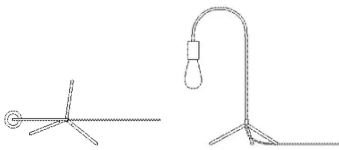

The parcel's measurements

The parcel's measurements 1: 0.02 m³, 2.3 kg
(D 9.0 cm, W 47.0 cm, H 57.0 cm)

Notice

20-108-05

Piper Floor Lamp

Diameter

34 cm

Height

On cord

Recommended light

source
E27 max 25W

The parcel's measurements

The parcel's measurements 1: 0.10 m³, 7.5 kg
(D 25.0 cm, W 38.0 cm, H 102.0 cm)

20-108-01

Piper Table Lamp

Diameter

10 cm 2,5 cm

The parcel's measurements

The parcel's measurements 1: 0.03 m³, 1.6 kg
(D 8.0 cm, W 35.0 cm, H 90.0 cm)

20-108-03

Piper Lounge Pendant 5-arms

Diameter

42 cm

Height