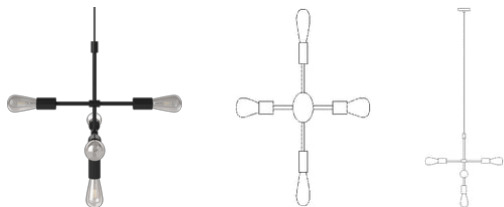

Piper series

Designed by 365° North, Denmark

365° North has designed the Piper series, comprising wall lamps, floor lamps, pendants and more. A simple design with clean lines and an industrial look, making Piper a beautiful addition to any space – hanging next to your sofa, on the kitchen wall or as an eye-catching pendant above the dining table. Choose from three finishes to perfectly fit your interior: matt grey, black or antique brass, and create the right ambience by choosing from our selection of Bolia LED lightbulbs in clear, opal or golden glass.

20-108-03

Piper Lounge Pendant 5-arms

Specifications

Country of origin	Diameter	Height	Cord	Dimmable1	Light source included
China	42 cm	50 cm	3 m Grey Textile cord	Yes, if the bulb is dimmable and if your electrical system allows it	No
Watt	Socket	IP Rating	Classification	Recommended light source	Ceiling cap dimensions
25 W	E27	20 IP	Class I	E27 max 25W	10 cm 2,5 cm

The parcel's measurements

The parcel's measurements 1: 0.02 m³, 2.3 kg
(D 9.0 cm, W 47.0 cm, H 57.0 cm)

Notice

20-108-05

Piper Floor Lamp

Diameter

34 cm

Height

On cord

Recommended light

source
E27 max 25W

The parcel's measurements

The parcel's measurements 1: 0.10 m³, 7.5 kg
(D 25.0 cm, W 38.0 cm, H 102.0 cm)

20-108-01

Piper Table Lamp

Diameter