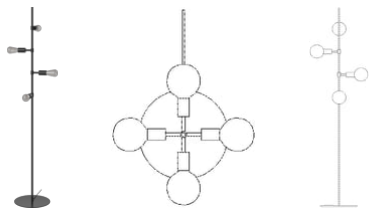

20-108-05

Piper Floor Lamp

Specifications

Country of origin	Diameter	Height	Cord	Dimmable ¹	Light source included
China	34 cm	182.60 cm	3 m Grey Textile cord	Yes, if the bulb is dimmable and if your electrical system allows it	No
Watt	Socket	IP Rating	Classification	Switch position	Recommended light source
25 W	E27	20 IP	Class II	On cord	E27 max 25W

The parcel's measurements

The parcel's measurements 1: 0.10 m³, 7.5 kg
(D 25.0 cm, W 38.0 cm, H 102.0 cm)

Notice

20-108-05

Piper Floor Lamp

Diameter

34 cm

Height

On cord

Recommended light

source
E27 max 25W

The parcel's measurements

The parcel's measurements 1: 0.10 m³, 7.5 kg
(D 25.0 cm, W 38.0 cm, H 102.0 cm)

20-108-01

Piper Table Lamp

Diameter

10 cm 2,5 cm

The parcel's measurements

The parcel's measurements 1: 0.03 m³, 1.6 kg
(D 8.0 cm, W 35.0 cm, H 90.0 cm)

20-108-03

Piper Lounge Pendant 5-arms

Diameter

42 cm

Height