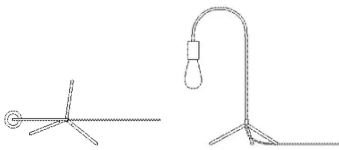

The parcel's measurements

The parcel's measurements 1: 0.10 m³, 7.5 kg
(D 25.0 cm, W 38.0 cm, H 102.0 cm)

Notice

20-108-05

Piper Floor Lamp

Diameter

34 cm

Height

On cord

Recommended light

source
E27 max 25W

The parcel's measurements

The parcel's measurements 1: 0.10 m³, 7.5 kg
(D 25.0 cm, W 38.0 cm, H 102.0 cm)

20-108-01

Piper Table Lamp

Diameter

10 cm 2,5 cm

The parcel's measurements

The parcel's measurements 1: 0.03 m³, 1.6 kg
(D 8.0 cm, W 35.0 cm, H 90.0 cm)

20-108-03

Piper Lounge Pendant 5-arms

Diameter

42 cm

Height