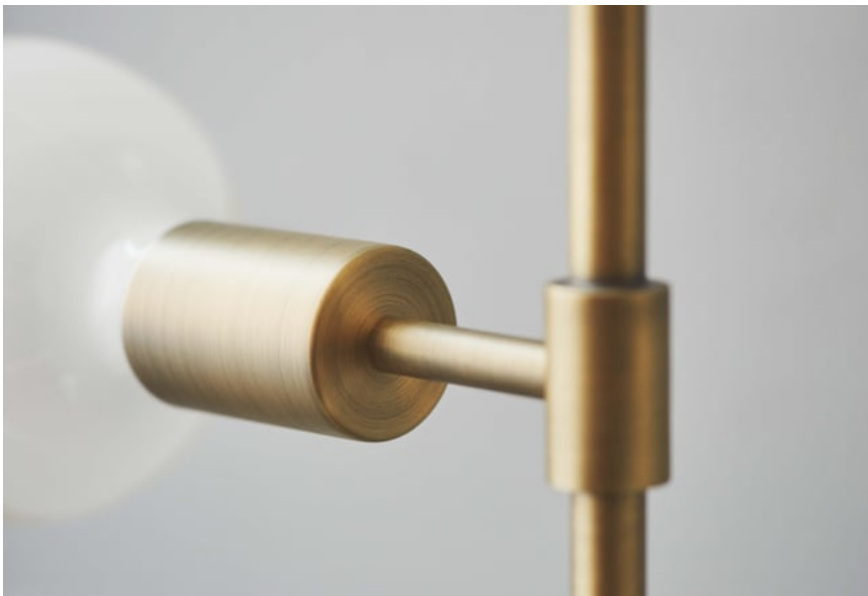

Piper series

Designed by 365° North, Denmark

365° North has designed the Piper series, comprising wall lamps, floor lamps, pendants and more. A simple design with clean lines and an industrial look, making Piper a beautiful addition to any space – hanging next to your sofa, on the kitchen wall or as an eye-catching pendant above the dining table. Choose from three finishes to perfectly fit your interior: matt grey, black or antique brass, and create the right ambience by choosing from our selection of Bolia LED lightbulbs in clear, opal or golden glass.

20-108-05

Piper Floor Lamp

Specifications

Country of origin	Diameter	Height	Cord	Dimmable ¹	Light source included
China	34 cm	182.60 cm	3 m Grey Textile cord	Yes, if the bulb is dimmable and if your electrical system allows it	No
Watt	Socket	IP Rating	Classification	Switch position	Recommended light source
25 W	E27	20 IP	Class II	On cord	E27 max 25W

The parcel's measurements

The parcel's measurements 1: 0.10 m³, 7.5 kg
(D 25.0 cm, W 38.0 cm, H 102.0 cm)

Notice

20-108-05

Piper Floor Lamp

Diameter

34 cm

Height